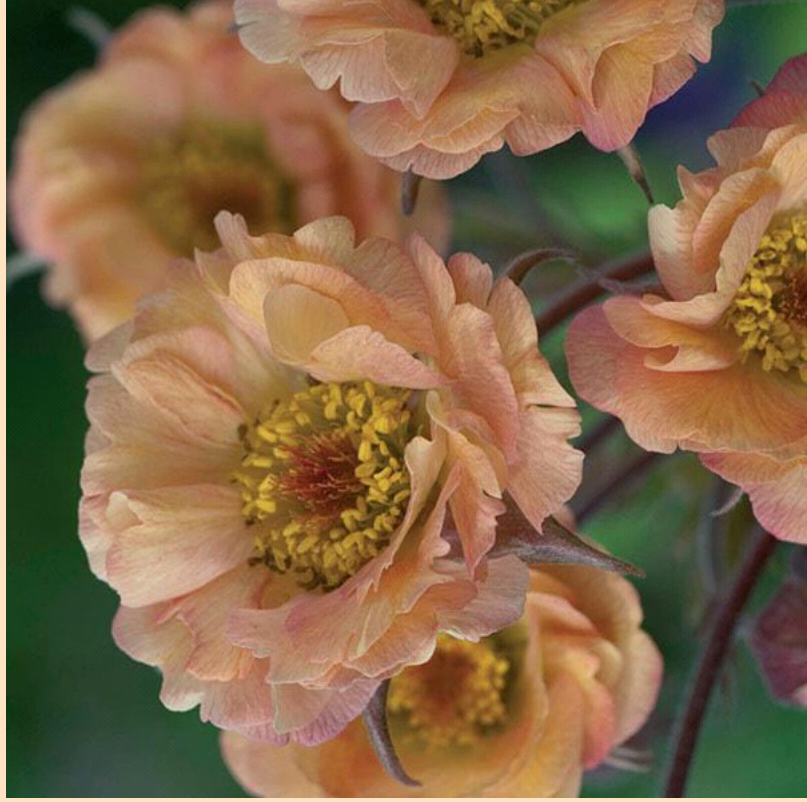

Geum Cocktails™ Mai Tai

- Plant in Sun  (at least 6 hrs of sun)

- Space 36-41cm apart

- Grows 30-36cm tall
by 30-36cm wide

- Geum are tough, durable perennials that provide an abundance of flowers in mid-Spring and attractive foliage once flowering is complete. Remove old flower stems when blooming is done. Plant in a sunny garden location.