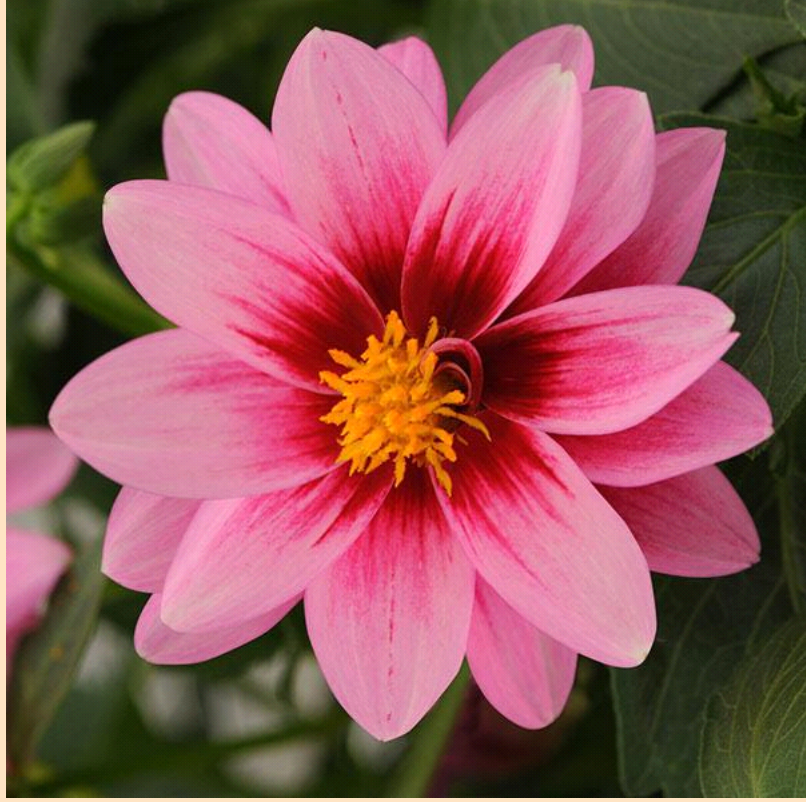

Dalaya™ Dahlia

- Plant in Sun 🌞 (at least 6 hrs of sun)
- Space 30cm apart
- Grows 41-46cm tall by 30-41cm wide
- Bold bicolor blooms all season long. A magnet for butterflies and birds. Makes an excellent centerpiece.
- Remove old blooms to encourage more fresh, vibrant color.