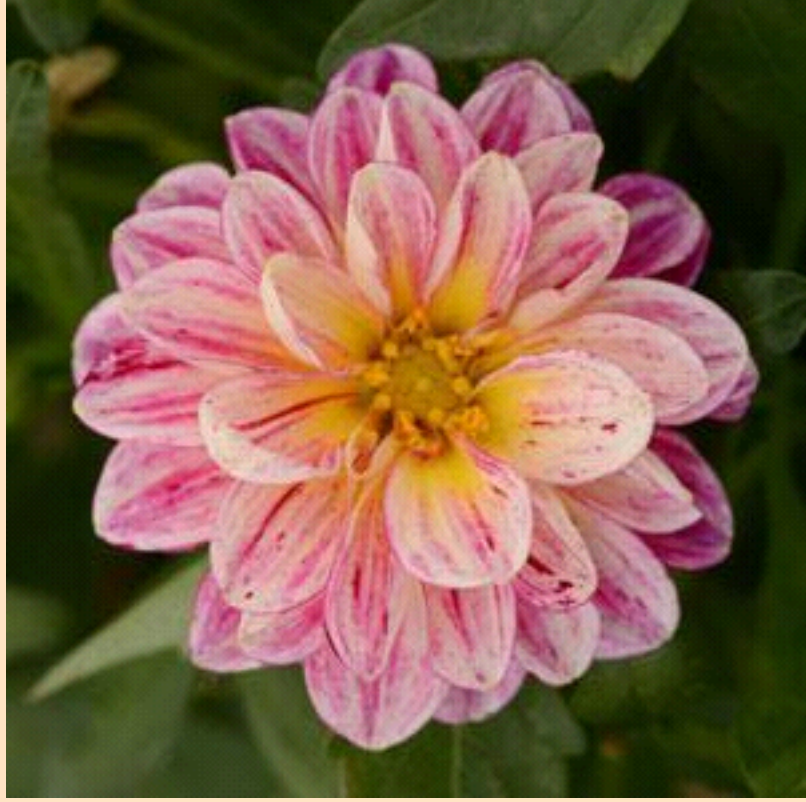

Dalaya™ Dahlia

- Plant in Sun 🌞 (at least 6 hrs of sun)
- Space 30cm apart
- Grows 41-46cm tall by 30-41cm wide
- Bold bicolor blooms all season long.
A magnet for butterflies and birds.
Makes an excellent centerpiece.
- Remove old blooms to encourage more fresh, vibrant color.