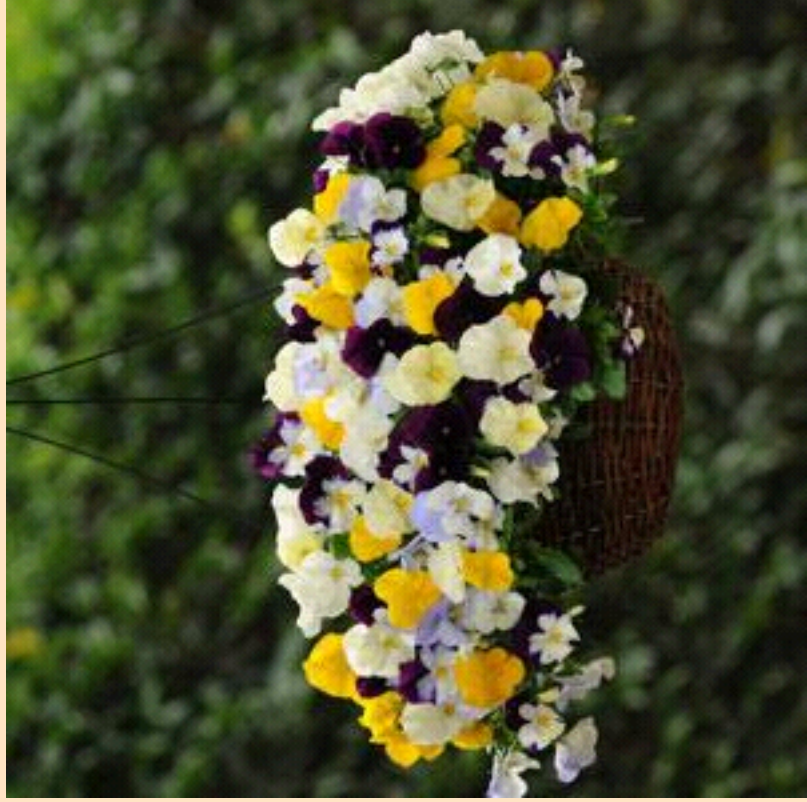

# Cool Wave® Spreading Pansy

- Plant in Sun ☀️ (at least 6 hrs of sun)
- Space 25-30cm apart
- Grows 15-20cm tall by 61-76cm wide
- Plant in full sun (at least 6 hours). Feed regularly to promote lush, vigorous growth and continued blooming.

---

(Cut along dotted line for standard bench card size.)