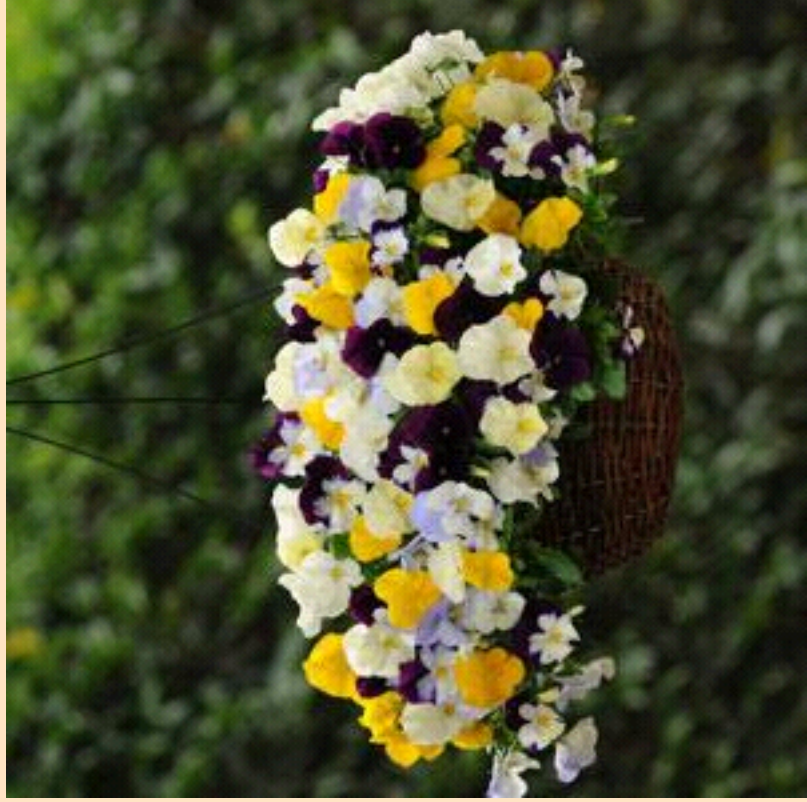

Cool Wave® Spreading Pansy

- Plant in Sun ☀️ (at least 6 hrs of sun)
- Space 25-30cm apart
- Grows 15-20cm tall by 61-76cm wide
- Plant in full sun (at least 6 hours). Feed regularly to promote lush, vigorous growth and continued blooming.

(Cut along dotted line for standard bench card size.)