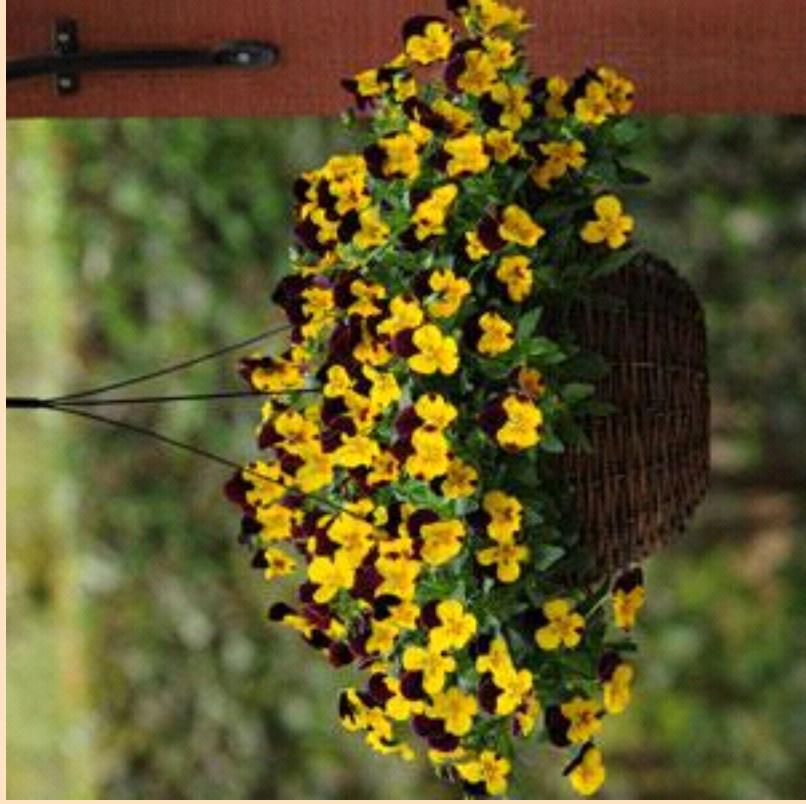

Cool Wave® Spreading Pansy

- Plant in Sun ☀️ (at least 6 hrs of sun)
- Space 25-30cm apart
- Grows 15-20cm tall by 61-76cm wide
- Plant in full sun (at least 6 hours). Feed regularly to promote lush, vigorous growth and continued blooming.

(Cut along dotted line for standard bench card size.)