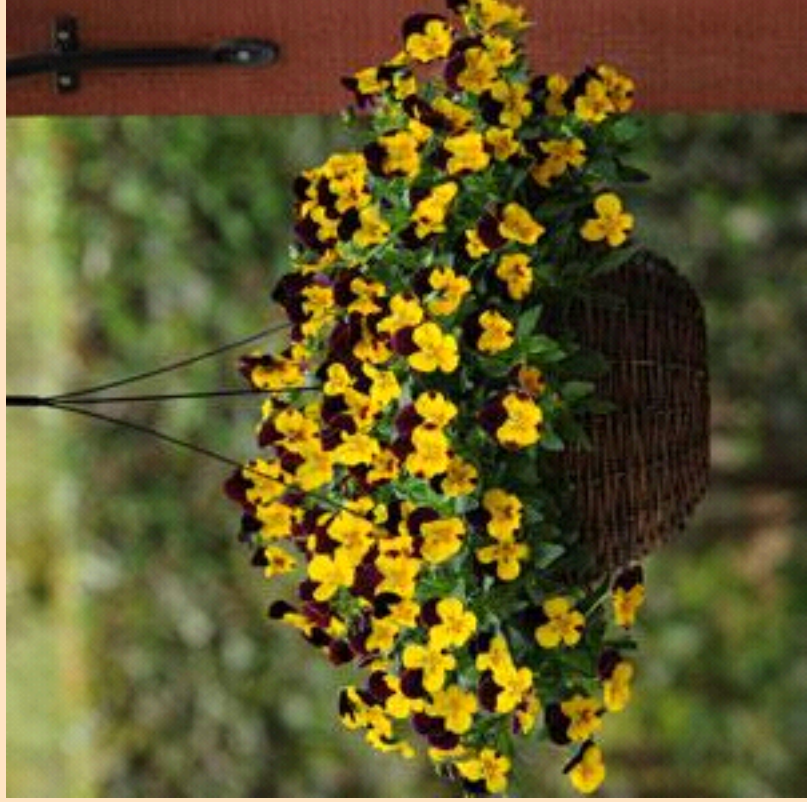

# Cool Wave® Spreading Pansy

- Plant in Sun ☀️ (at least 6 hrs of sun)
- Space 25-30cm apart
- Grows 15-20cm tall by 61-76cm wide
- Plant in full sun (at least 6 hours). Feed regularly to promote lush, vigorous growth and continued blooming.

(Cut along dotted line for standard bench card size.)