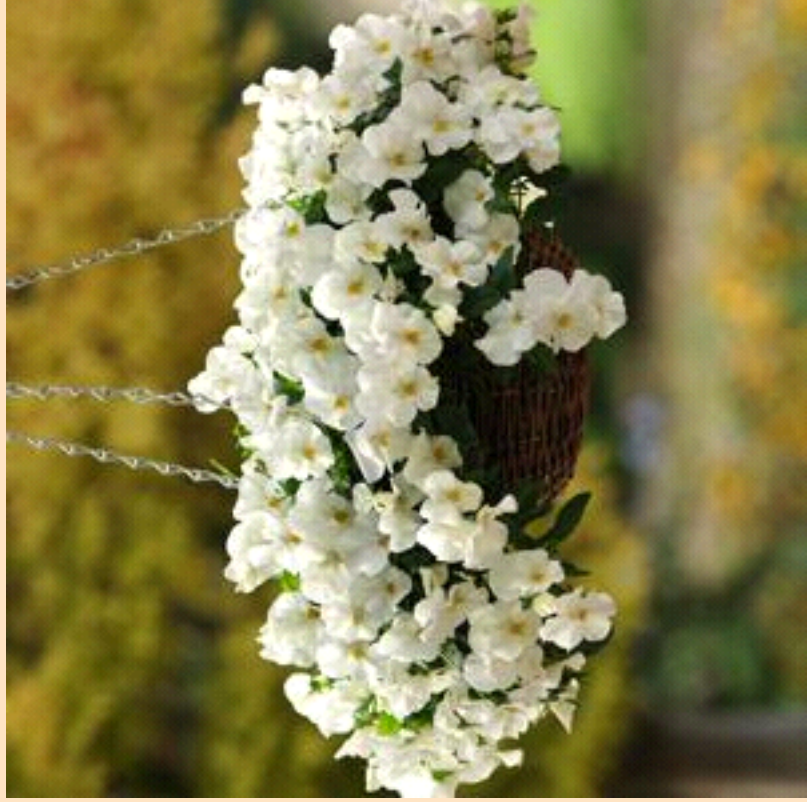

# Cool Wave® Spreading Pansy

- Plant in Sun ☀️ (at least 6 hrs of sun)
- Space 25-30cm apart
- Grows 15-20cm tall by 61-76cm wide
- Plant in full sun (at least 6 hours). Feed regularly to promote lush, vigorous growth and continued blooming.

(Cut along dotted line for standard bench card size.)