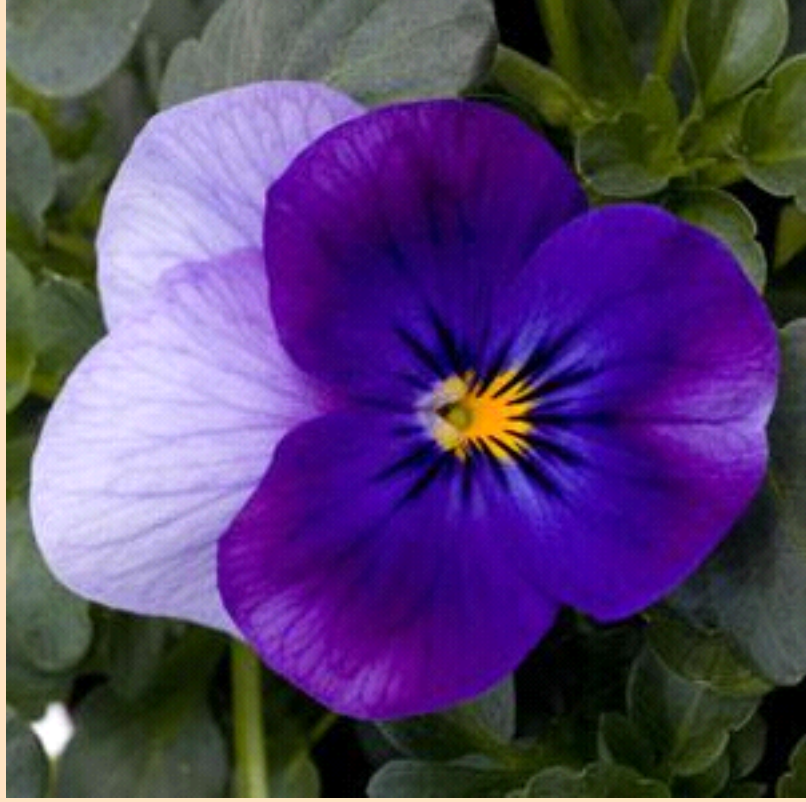

Sorbet® XP Viola

- Plant in Partial Sun, Sun  (at least 3 hrs of sun)
- Space 15cm apart
- Grows 15-20cm tall by 15-20cm wide
- Plant in full to partial sun in early Spring or Fall for best flowering. In some climates, violas planted in Fall will overwinter and rebloom the next Spring.