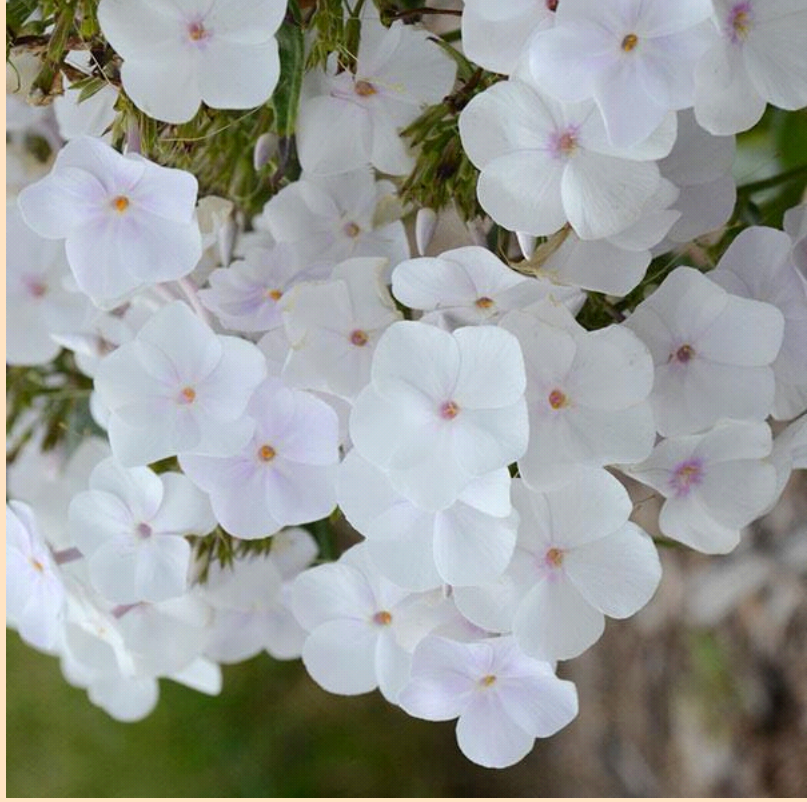

# Phlox paniculata

## Fashionably Early Crystal

- Plant in Sun ☀️ (at least 6 hrs of sun)
- Space 76-86cm apart
- Grows 71-91cm tall by 66-76cm wide
- Performs best in full sun and rich, neutral to acidic, average to moist, well-drained soil. Fertilize bi-monthly and provide good air circulation.