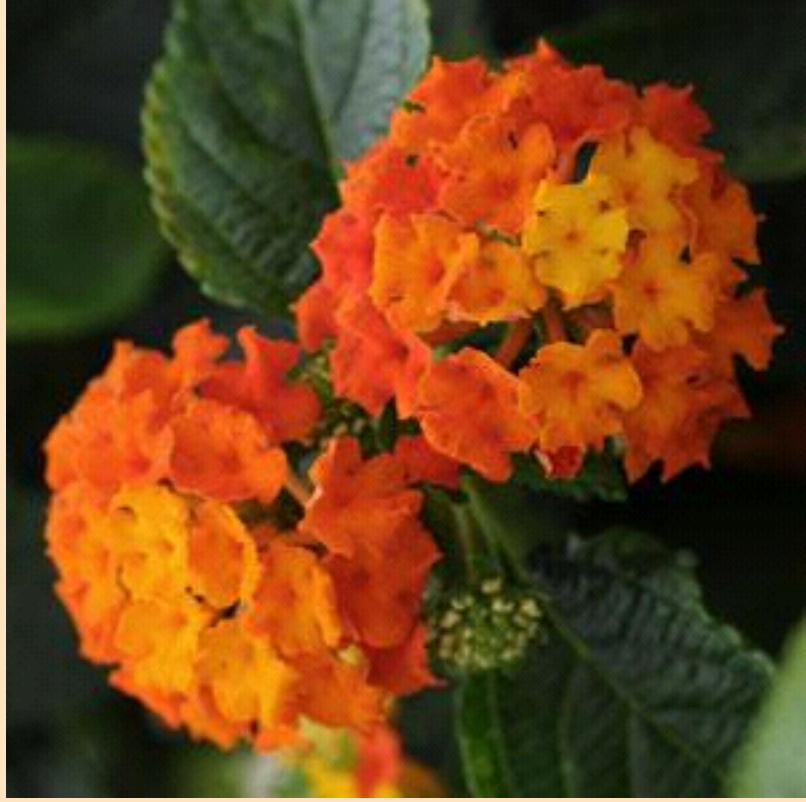

Lucky™ Lantana

- Plant in Sun 🌞 (at least 6 hrs of sun)
- Space 30cm apart
- Grows 30-41cm tall by 30-36cm wide
- Prune after the main flower flush to shape the plant and promote vigor.

(Cut along dotted line for standard bench card size.)