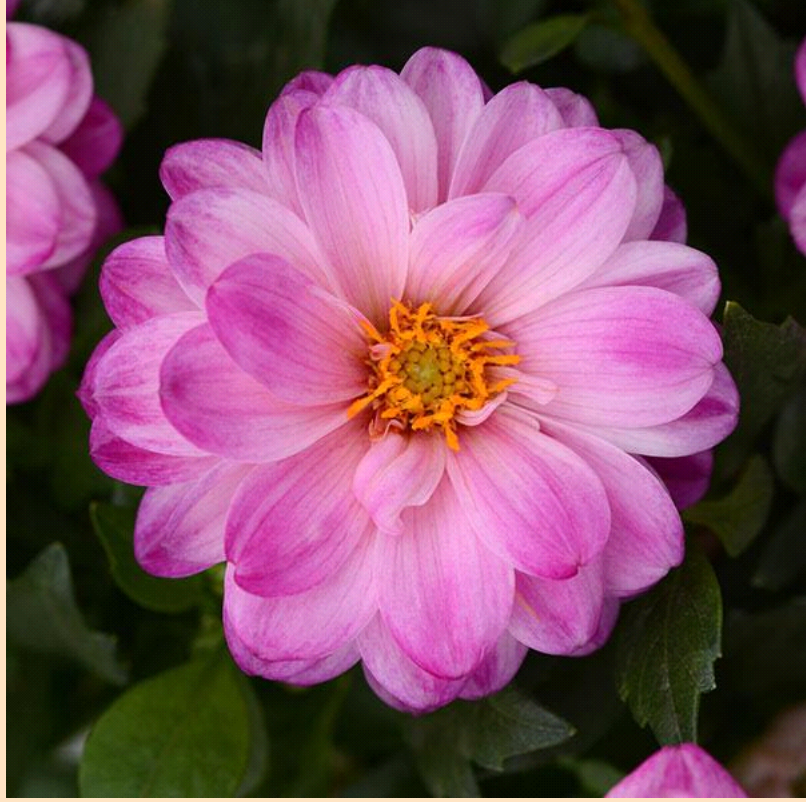

Dalaya™ Dahlia

- Plant in Sun 🌞 (at least 6 hrs of sun)
- Space 30cm apart
- Grows 41-46cm tall by 30-41cm wide
- Bold bicolor blooms all season long. A magnet for butterflies and birds. Makes an excellent centerpiece.
- Remove old blooms to encourage more fresh, vibrant color.