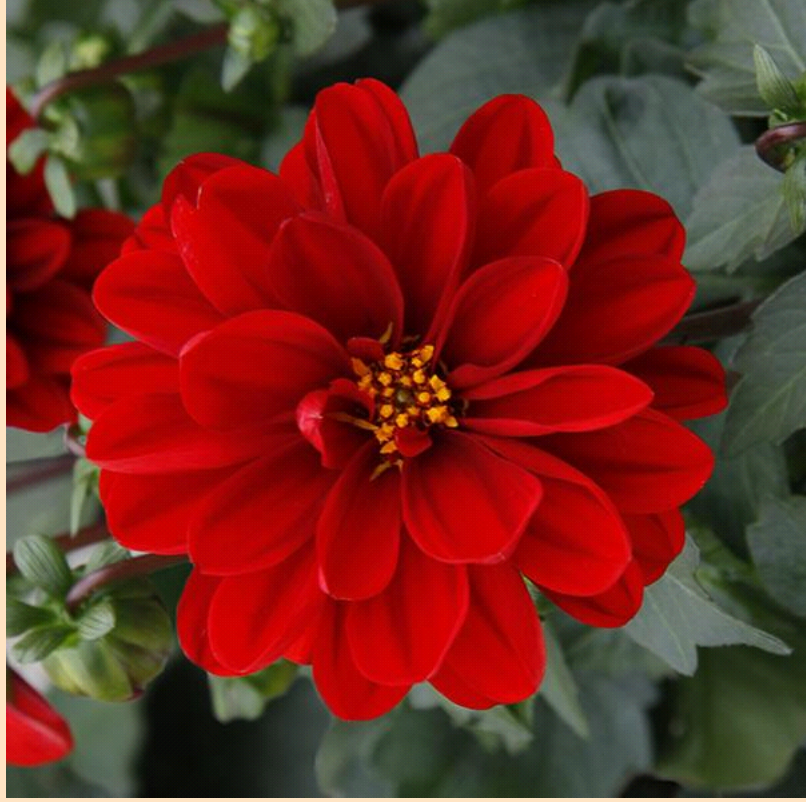

# Dalaya™ Dahlia

- Plant in Sun 🌞 (at least 6 hrs of sun)
- Space 30cm apart
- Grows 41-46cm tall by 30-41cm wide
- Bold bicolor blooms all season long. A magnet for butterflies and birds. Makes an excellent centerpiece.
- Remove old blooms to encourage more fresh, vibrant color.