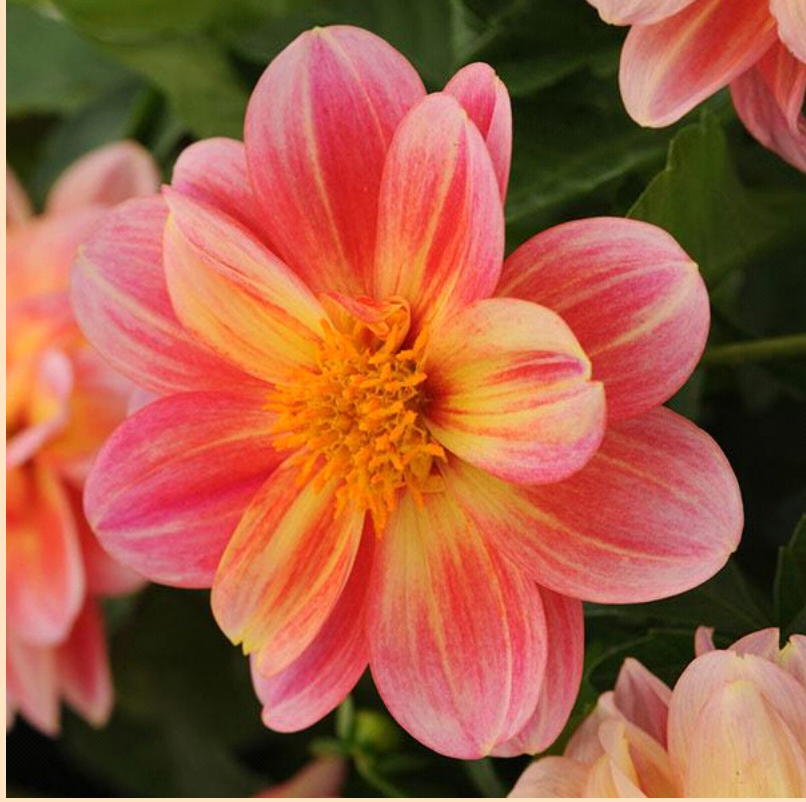

# Dalaya™ Dahlia

- Plant in Sun 🌞 (at least 6 hrs of sun)
- Space 30cm apart
- Grows 41-46cm tall by 30-41cm wide
- Bold bicolor blooms all season long. A magnet for butterflies and birds. Makes an excellent centerpiece.
- Remove old blooms to encourage more fresh, vibrant color.