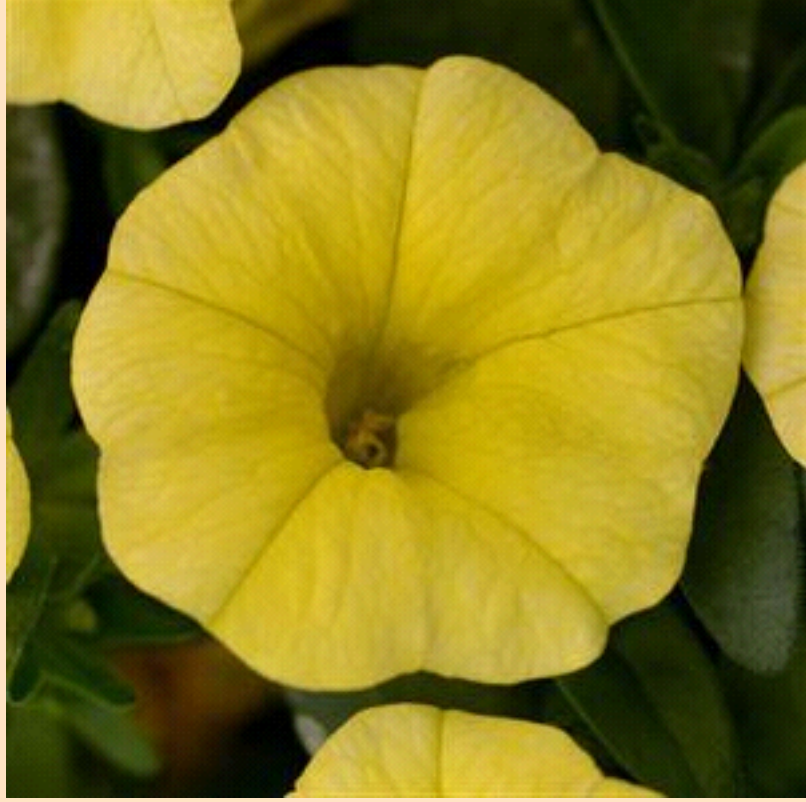

# Cabaret® Calibrachoa

- Plant in Sun 🌞 (at least 6 hrs of sun)
- Space 20-30cm apart
- Grows 15-25cm tall by 25-30cm wide
- An abundance of bright blooms cover these full, trailing plants. They are self-cleaning, so they stay neat and tidy all season.
- Prefers a high-iron fertilizer.