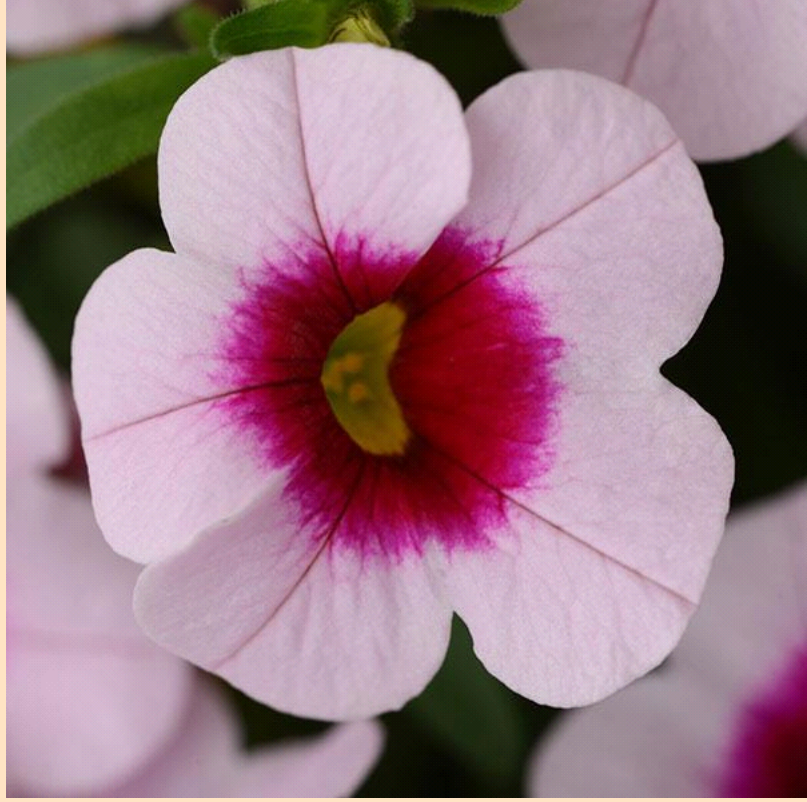

# Cabaret® Calibrachoa

- Plant in Sun 🌞 (at least 6 hrs of sun)
- Space 20-30cm apart
- Grows 15-25cm tall by 25-30cm wide
- An abundance of bright blooms cover these full, trailing plants. They are self-cleaning, so they stay neat and tidy all season.
- Prefers a high-iron fertilizer.