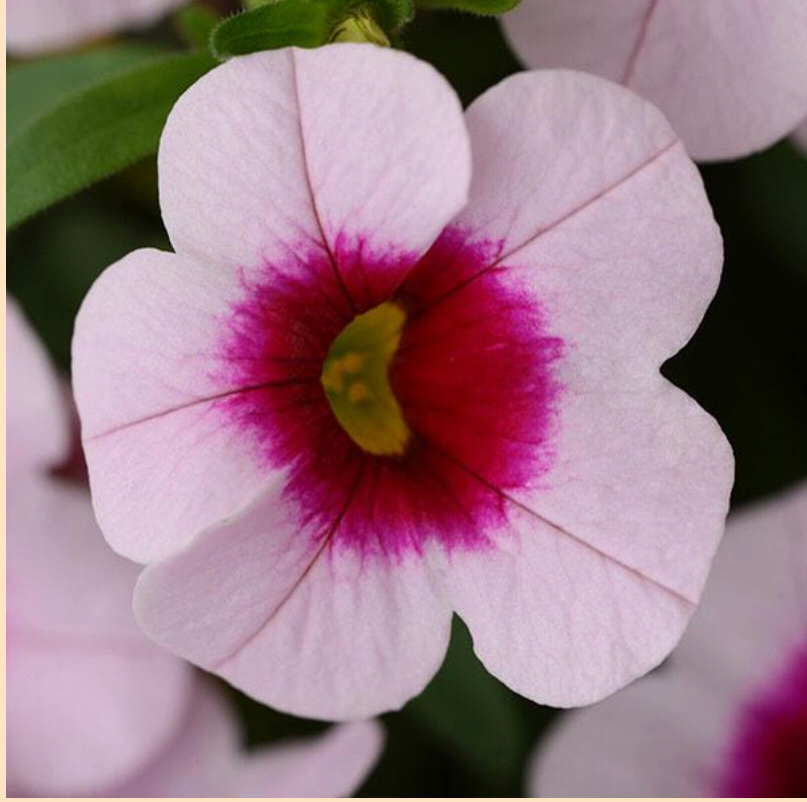

Cabaret® Calibrachoa

- Plant in Sun 🌞 (at least 6 hrs of sun)
- Space 20-30cm apart
- Grows 15-25cm tall by 25-30cm wide
- An abundance of bright blooms cover these full, trailing plants. They are self-cleaning, so they stay neat and tidy all season.
- Prefers a high-iron fertilizer.