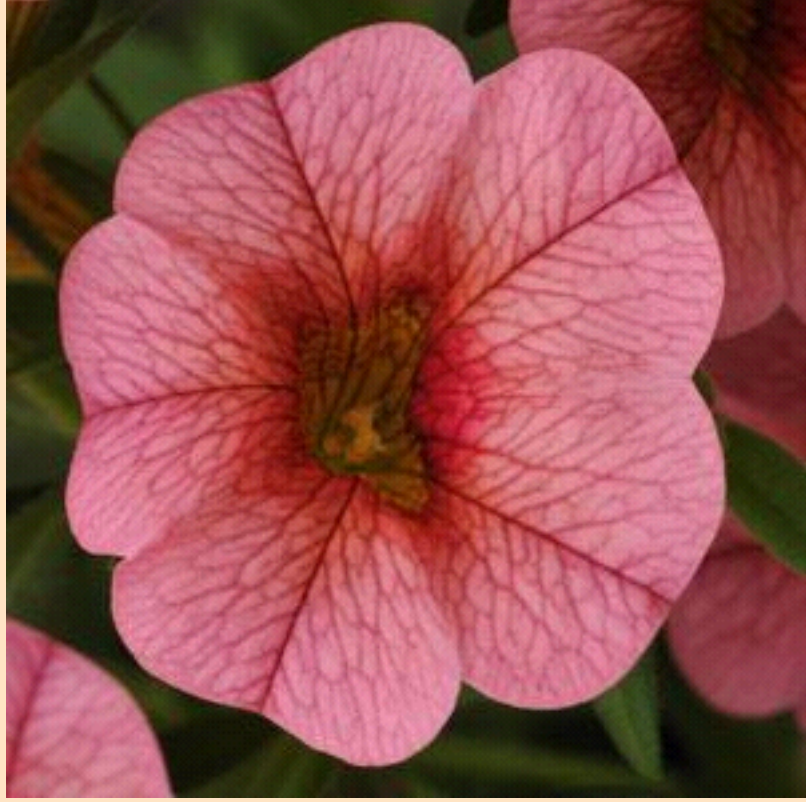

# Cabaret® Calibrachoa

- Plant in Sun 🌞 (at least 6 hrs of sun)
- Space 20-30cm apart
- Grows 15-25cm tall by 25-30cm wide
- An abundance of bright blooms cover these full, trailing plants. They are self-cleaning, so they stay neat and tidy all season.
- Prefers a high-iron fertilizer.