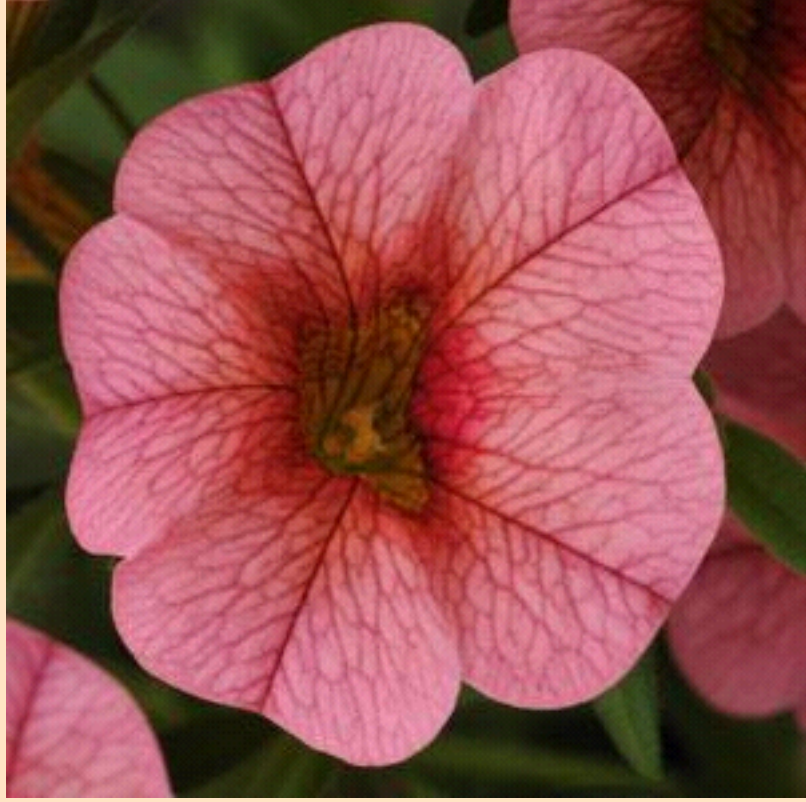

Cabaret® Calibrachoa

- Plant in Sun 🌞 (at least 6 hrs of sun)
- Space 20-30cm apart
- Grows 15-25cm tall by 25-30cm wide
- An abundance of bright blooms cover these full, trailing plants. They are self-cleaning, so they stay neat and tidy all season.
- Prefers a high-iron fertilizer.