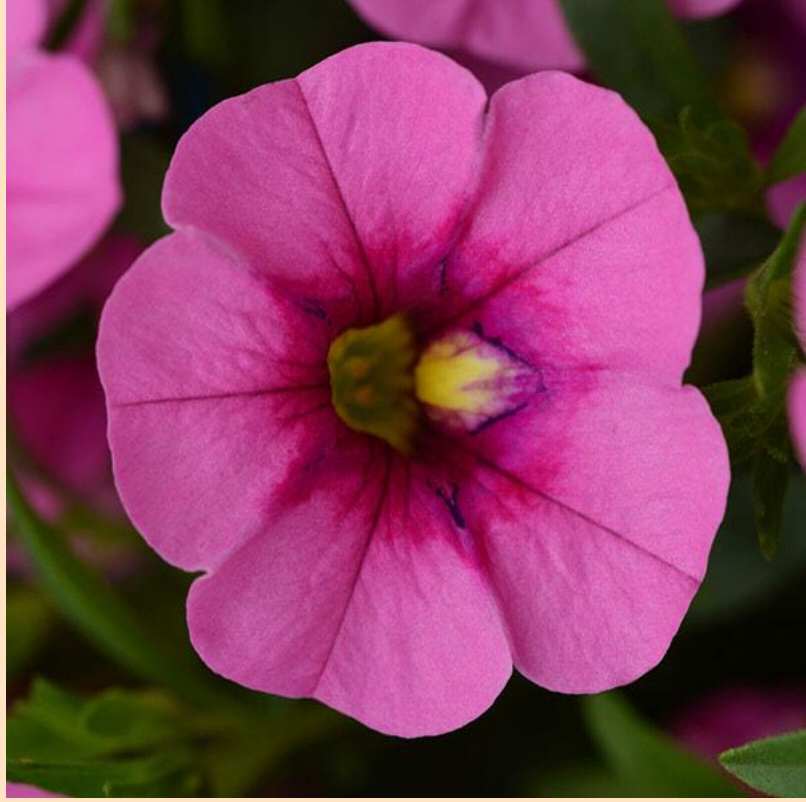

Cabaret® Calibrachoa

- Plant in Sun 🌞 (at least 6 hrs of sun)
- Space 20-30cm apart
- Grows 15-25cm tall by 25-30cm wide
- An abundance of bright blooms cover these full, trailing plants. They are self-cleaning, so they stay neat and tidy all season.
- Prefers a high-iron fertilizer.