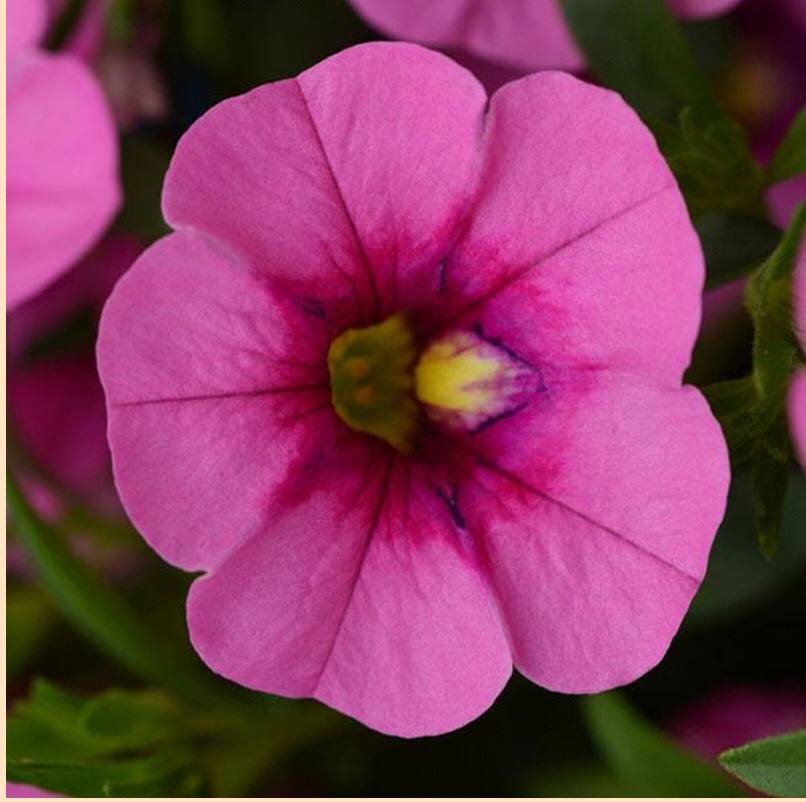

# Cabaret® Calibrachoa

- Plant in Sun 🌞 (at least 6 hrs of sun)
- Space 20-30cm apart
- Grows 15-25cm tall by 25-30cm wide
- An abundance of bright blooms cover these full, trailing plants. They are self-cleaning, so they stay neat and tidy all season.
- Prefers a high-iron fertilizer.