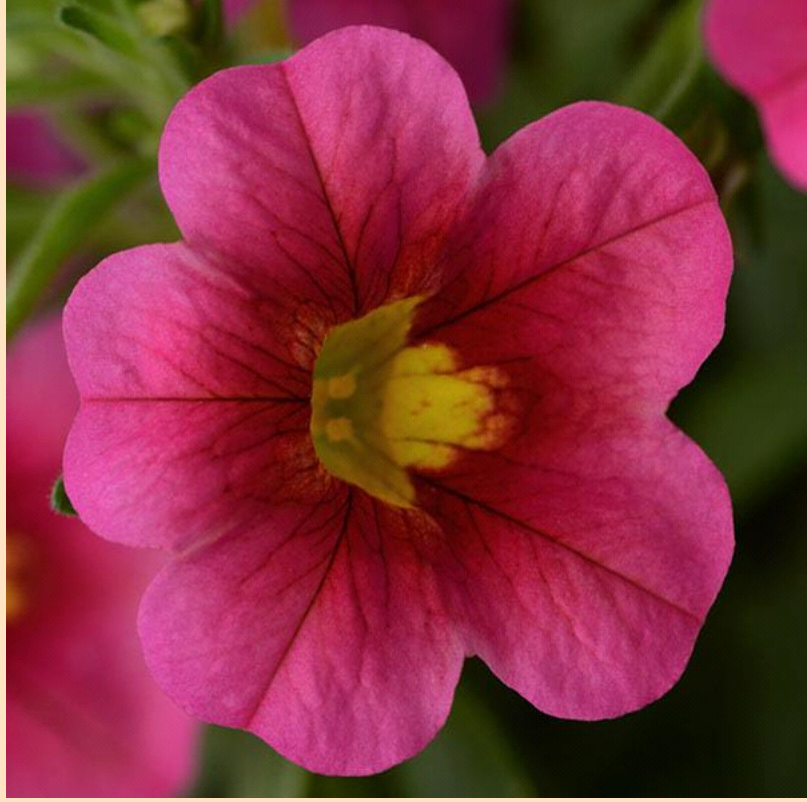

# Cabaret® Calibrachoa

- Plant in Sun 🌞 (at least 6 hrs of sun)
- Space 20-30cm apart
- Grows 15-25cm tall by 25-30cm wide
- An abundance of bright blooms cover these full, trailing plants. They are self-cleaning, so they stay neat and tidy all season.
- Prefers a high-iron fertilizer.