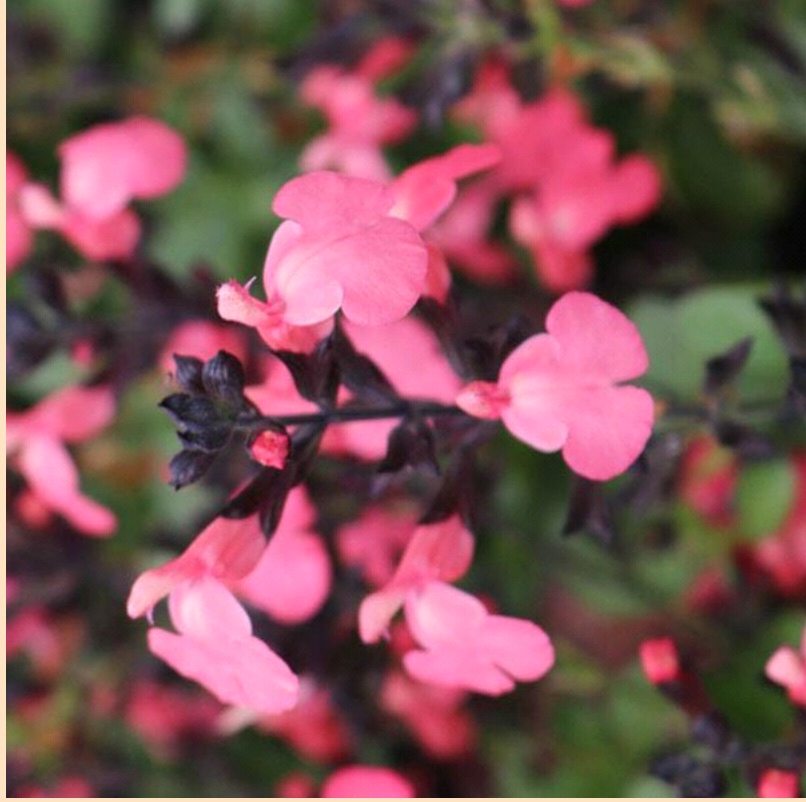

# Salvia greggii Mirage™ Salmon

- Plant in Sun ☀️ (at least 6 hrs of sun)
- Space 36-41cm apart
- Grows 30-36cm tall  
by 36-41cm wide
- Plant in full sun in well-drained soil.  
Fertilize monthly.

(Cut along dotted line for standard bench card size.)