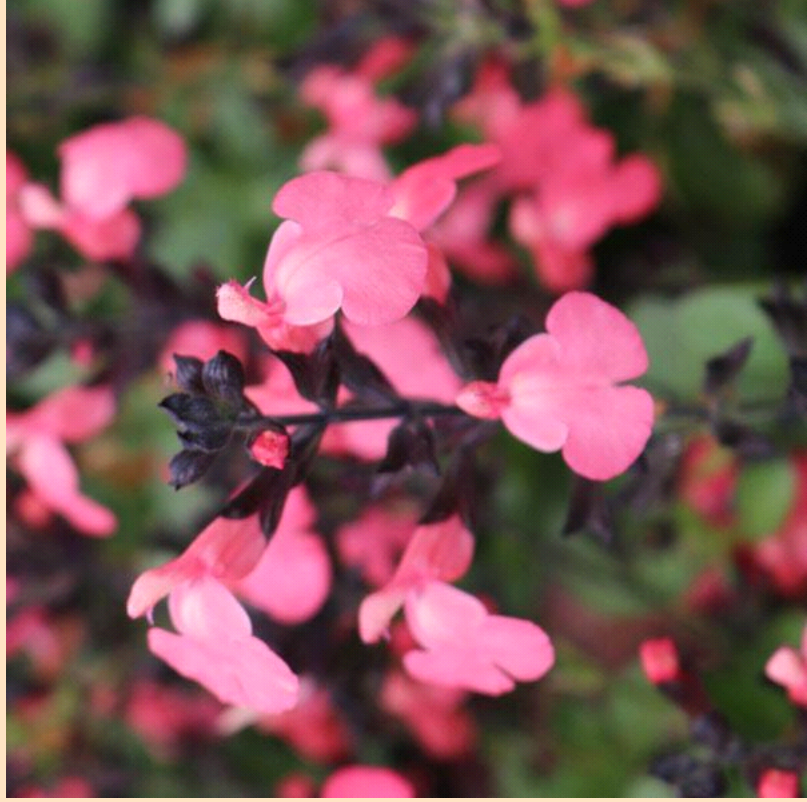

Salvia greggii **Mirage**TM Salmon

- Plant in Sun ☀️ (at least 6 hrs of sun)
- Space 36-41cm apart
- Grows 30-36cm tall
by 36-41cm wide
- Plant in full sun in well-drained soil.
Fertilize monthly.

(Cut along dotted line for standard bench card size.)