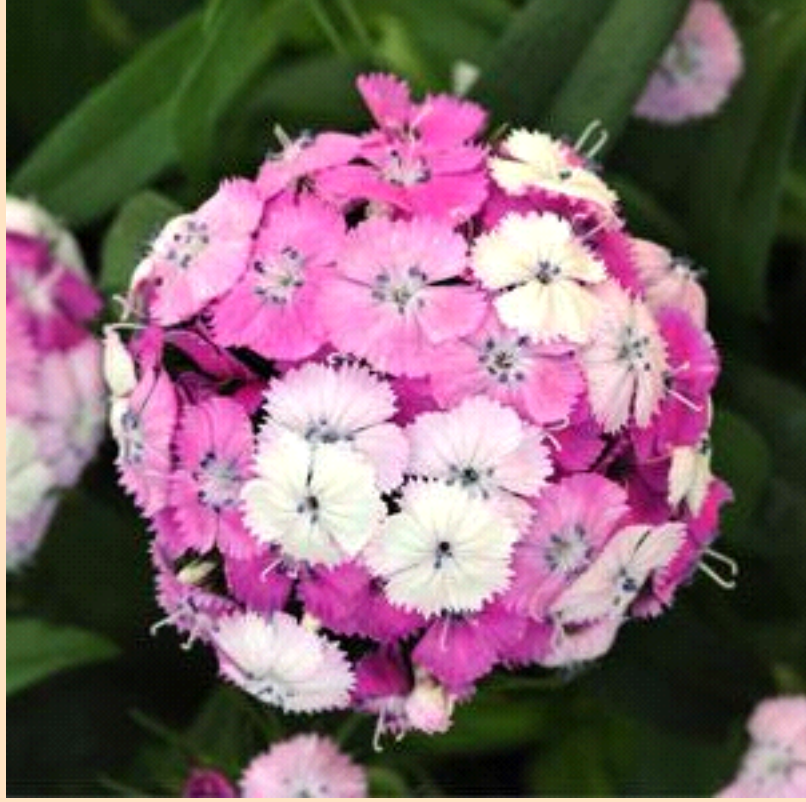

Dash™ Dianthus

- Plant in Sun ☀️ (at least 6 hrs of sun)
- Space 30-36cm apart
- Grows 38-51cm tall by 30-36cm wide
- Best performance in cool weather.
Plant in fertile, well-drained soil.
Water as needed to keep soil evenly moist.

(Cut along dotted line for standard bench card size.)