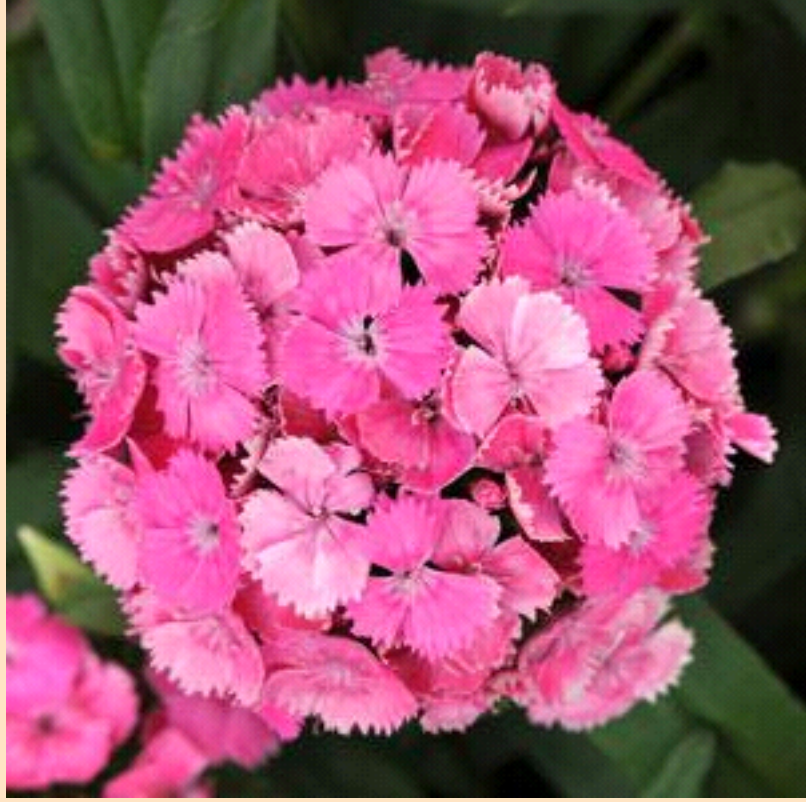

Dash™ Dianthus

- Plant in Sun 🌞 (at least 6 hrs of sun)
- Space 30-36cm apart
- Grows 38-51cm tall by 30-36cm wide
- Best performance in cool weather.
Plant in fertile, well-drained soil.
Water as needed to keep soil evenly moist.