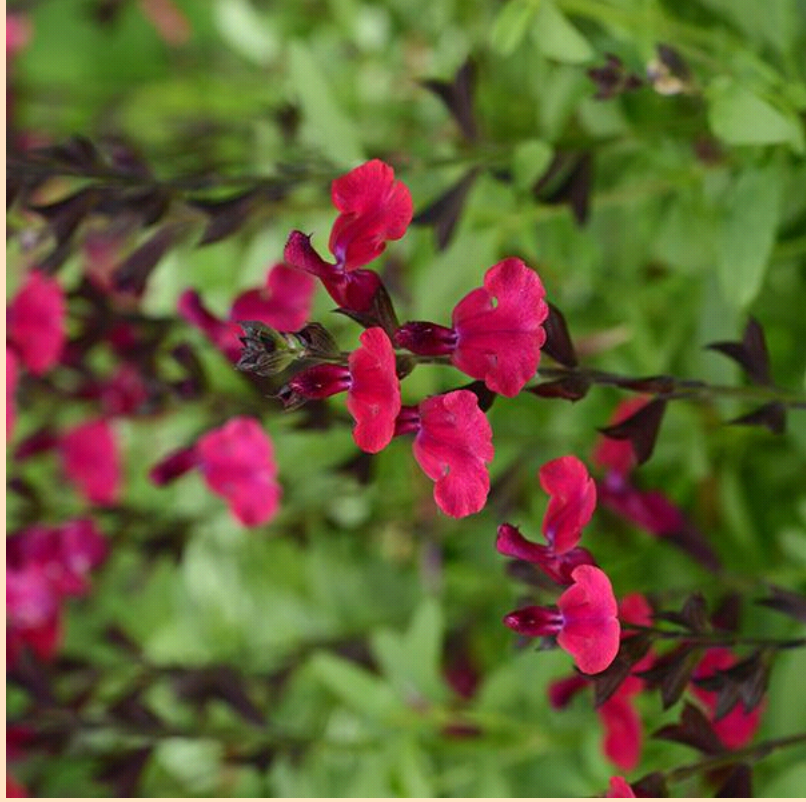

# Salvia greggii **Mirage**<sup>TM</sup> Burgundy

- Plant in Sun ☀️ (at least 6 hrs of sun)
- Space 36-41cm apart
- Grows 30-36cm tall  
by 36-41cm wide
- Plant in full sun in well-drained soil.  
Fertilize monthly.