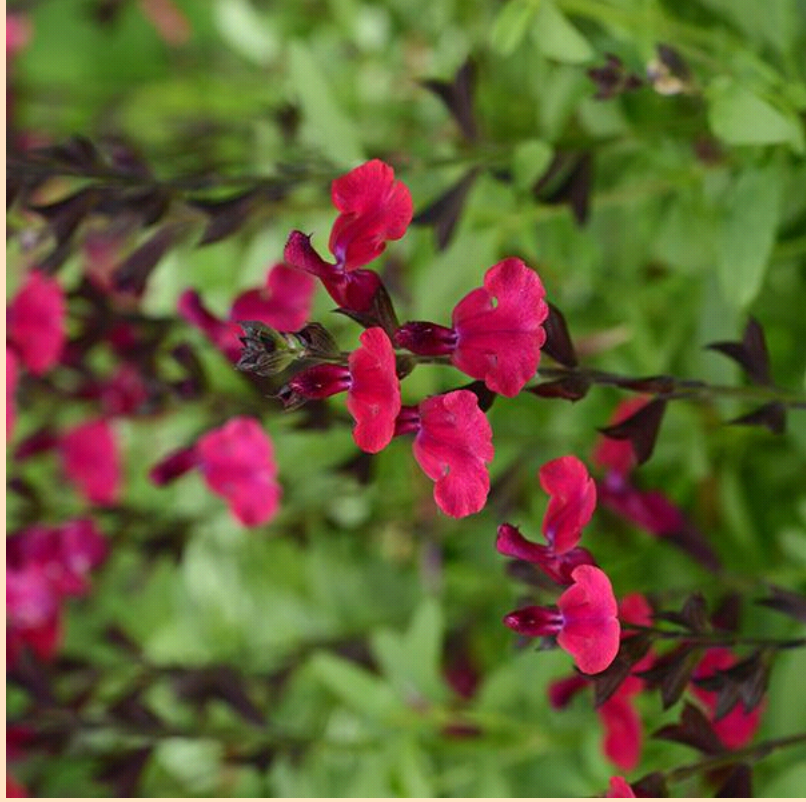

Salvia greggii **Mirage**TM Burgundy

- Plant in Sun ☀️ (at least 6 hrs of sun)
- Space 36-41cm apart
- Grows 30-36cm tall
by 36-41cm wide
- Plant in full sun in well-drained soil.
Fertilize monthly.

(Cut along dotted line for standard bench card size.)