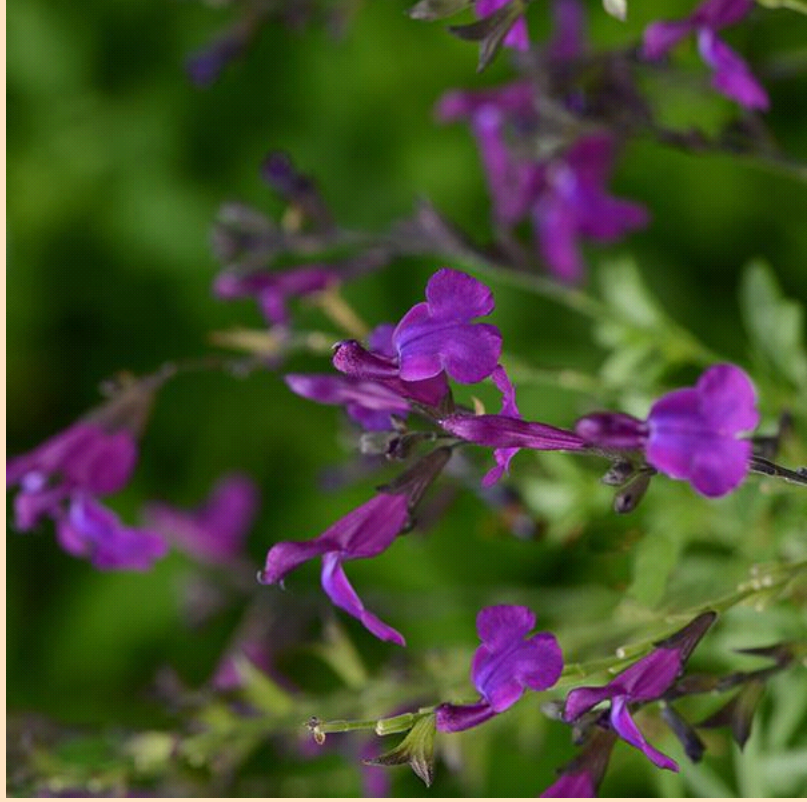

Salvia greggii Mirage™ Deep Purple

- Plant in Sun ☀️ (at least 6 hrs of sun)
- Space 36-41cm apart
- Grows 30-36cm tall by 36-41cm wide
- Plant in full sun in well-drained soil. Fertilize monthly.

(Cut along dotted line for standard bench card size.)