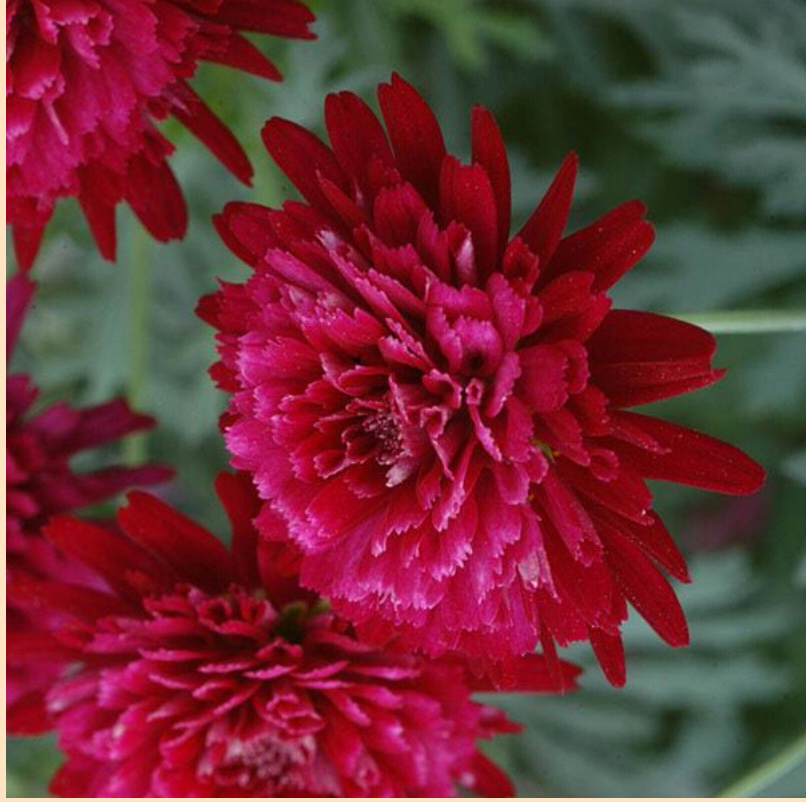

Madeira™ Argyranthemum

- Plant in Sun 🌞 (at least 6 hrs of sun)
- Space 25-30cm apart
- Grows 30-46cm tall by 41-51cm wide
- Performs well outdoors until first frost.

(Cut along dotted line for standard bench card size.)