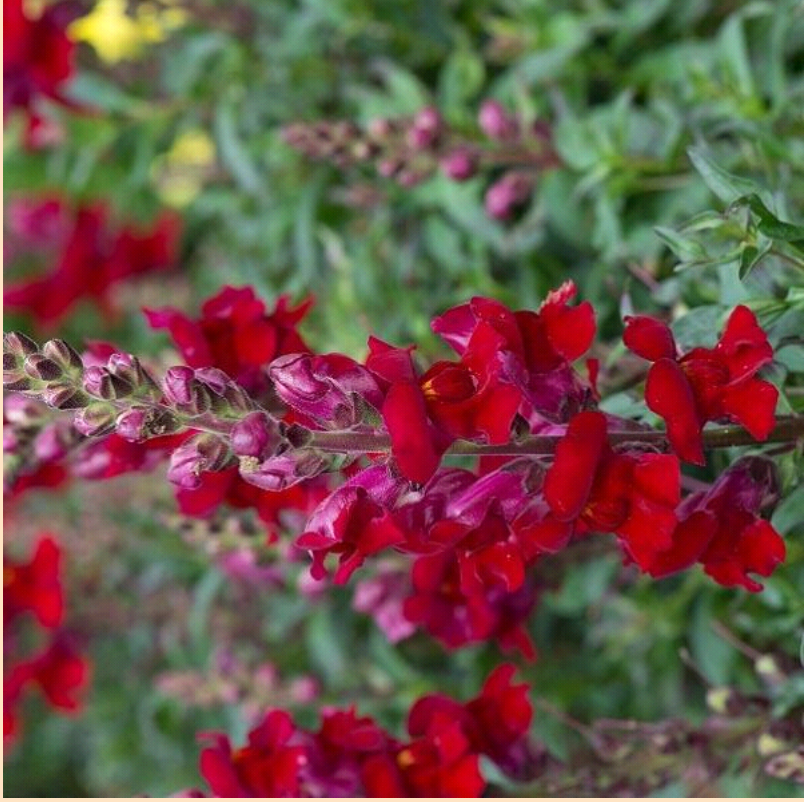

Sonnet Antirrhinum

- Plant in Sun 🌞 (at least 6 hrs of sun)
- Space 15-20cm apart
- Grows 46-61cm tall by 15-20cm wide
- Very sturdy, heat tolerant plant is topped with colourful flowers spikes
- Prefers fertile, sharply drained soil.
Remove faded flowers.

(Cut along dotted line for standard bench card size.)