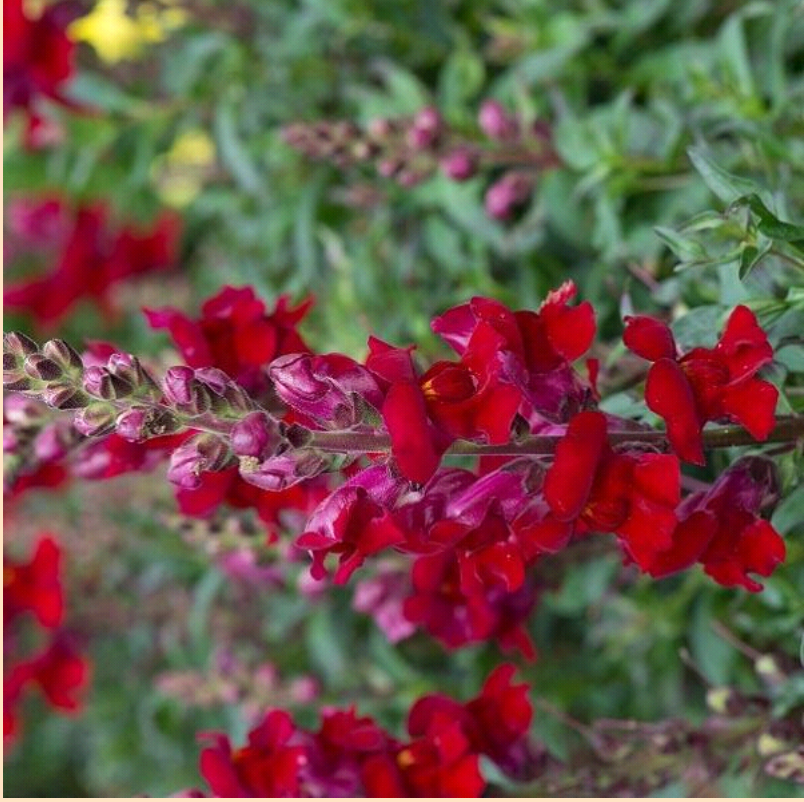

# Sonnet Antirrhinum

- Plant in Sun 🌞 (at least 6 hrs of sun)
- Space 15-20cm apart
- Grows 46-61cm tall by 15-20cm wide
- Very sturdy, heat tolerant plant is topped with colourful flowers spikes
- Prefers fertile, sharply drained soil.  
Remove faded flowers.

(Cut along dotted line for standard bench card size.)