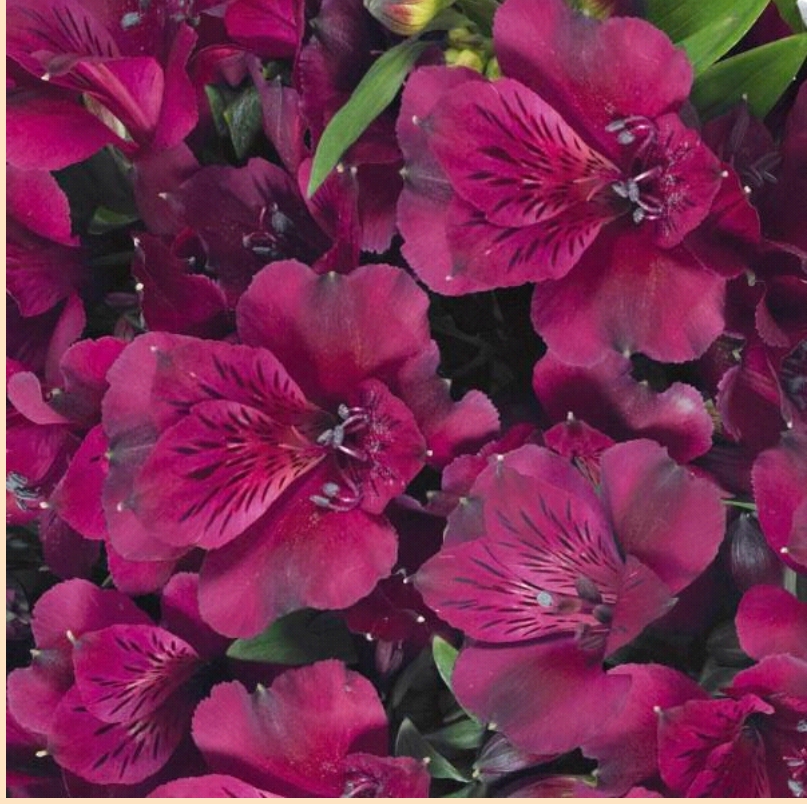

Alstroemeria Inticancha Purple Dark

- Plant in Partial Sun 🌞 (at least 3 hrs of sun)
- Space 30cm apart
- Grows 30-41cm tall by 30cm wide
- Prefers moisture retentive soil, should not be allowed to dry out. To encourage regrowth spent flower stems should be removed at the base.