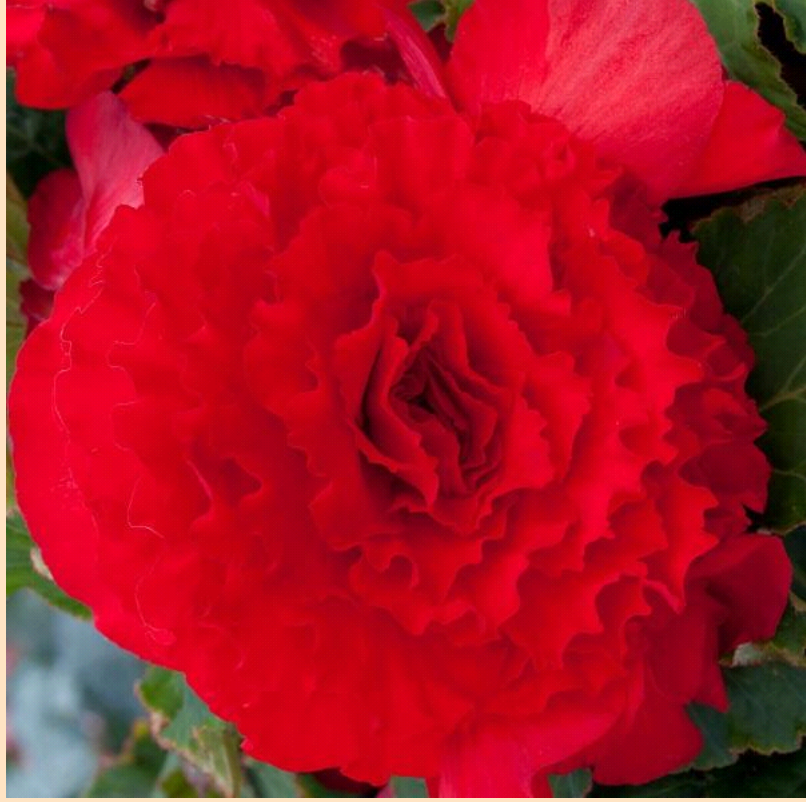

Majestic Begonia Tuberous

- Plant in Partial Sun 🌞 (at least 3 hrs of sun)
- Space 36-46cm apart
- Grows 36-46cm tall by 36-46cm wide
- Eye catching, large double flowers with abundant ruffled petals
- Best in fertile, well drained soil kept evenly moist