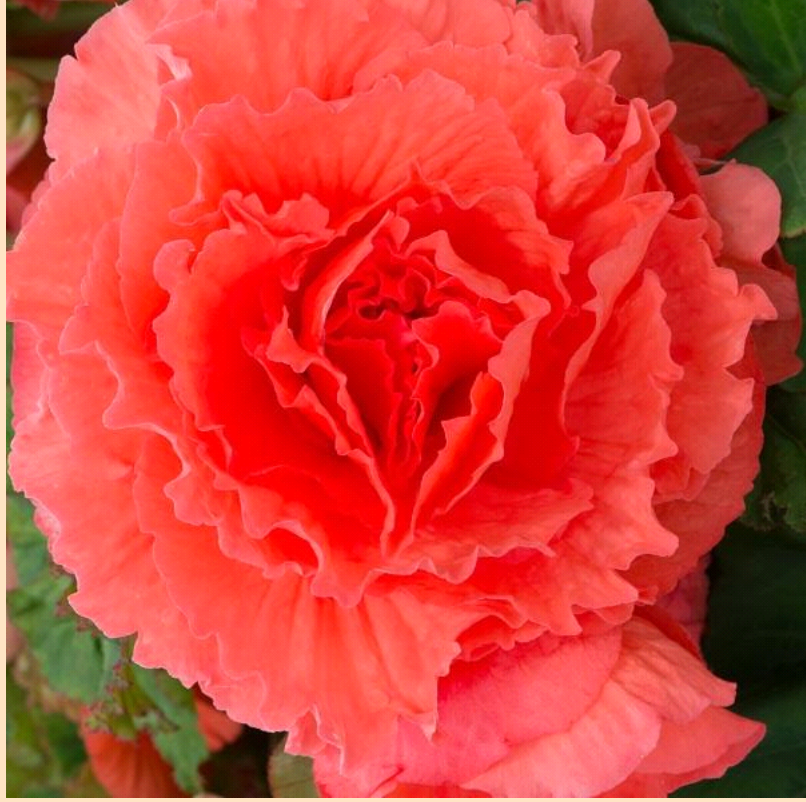

# Majestic Begonia Tuberous

- Plant in Partial Sun 🌞 (at least 3 hrs of sun)
- Space 36-46cm apart
- Grows 36-46cm tall by 36-46cm wide
- Eye catching, large double flowers with abundant ruffled petals
- Best in fertile, well drained soil kept evenly moist