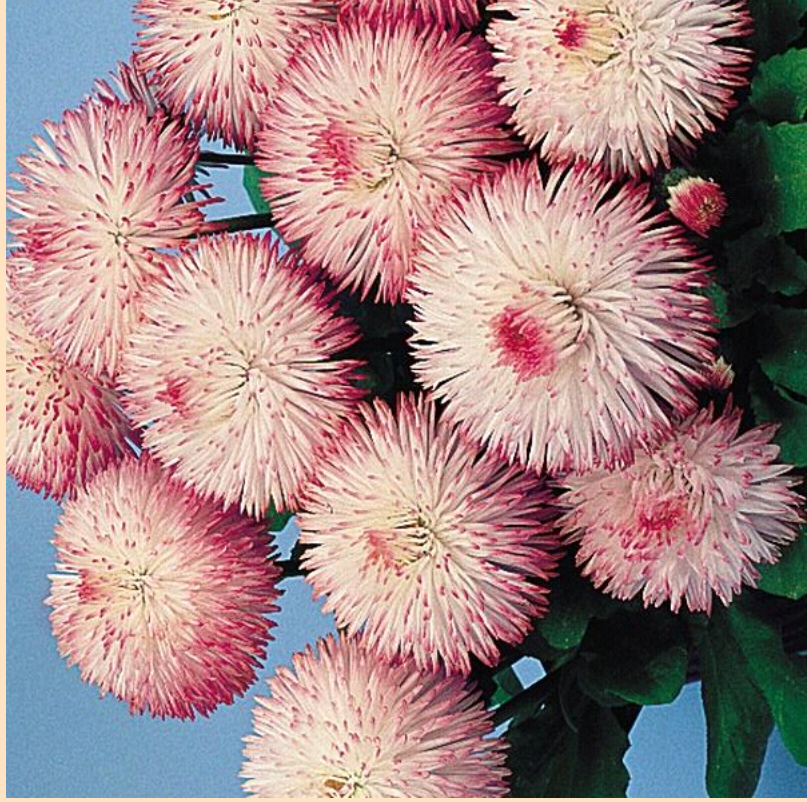

Bellis Habanera Rose

- Plant in Partial Sun 🌞 (at least 3 hrs of sun)
- Space 15cm apart
- Grows 15cm tall by 15cm wide
- A profusion of durable, fully double flowers with finely rayed petals
- Prefers fertile, well-drained soil and cooler temperatures