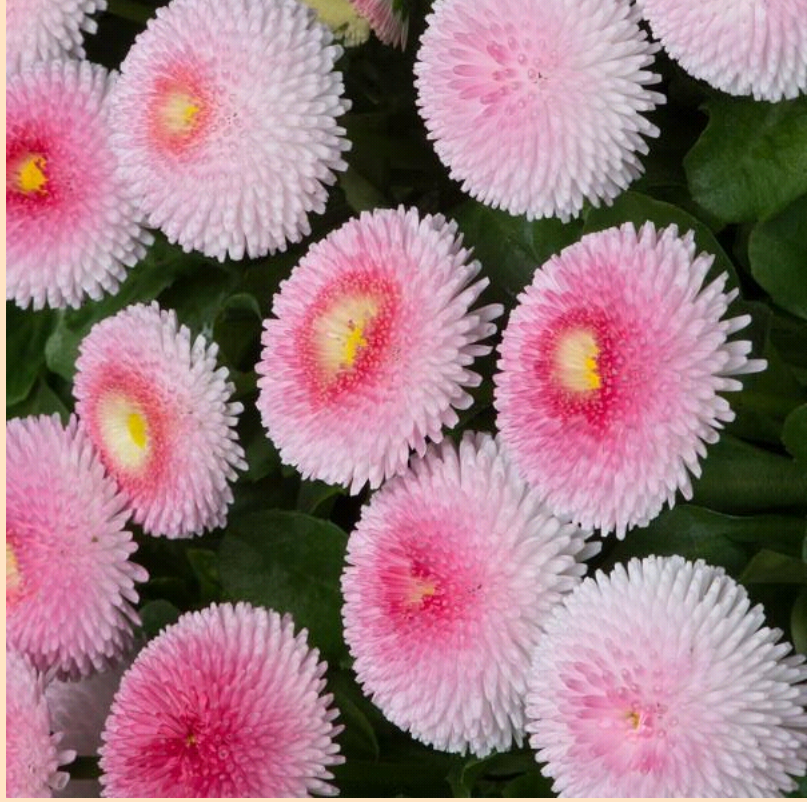

Bellis Medicis Strawberries & Cream

- Plant in Partial Sun 🌞 (at least 3 hrs of sun)
- Space 20cm apart
- Grows 20cm tall
by 20cm wide
- A profusion of durable, fully double
flowers with finely rayed petals
- Prefers fertile, well-drained soil and
cooler temperatures