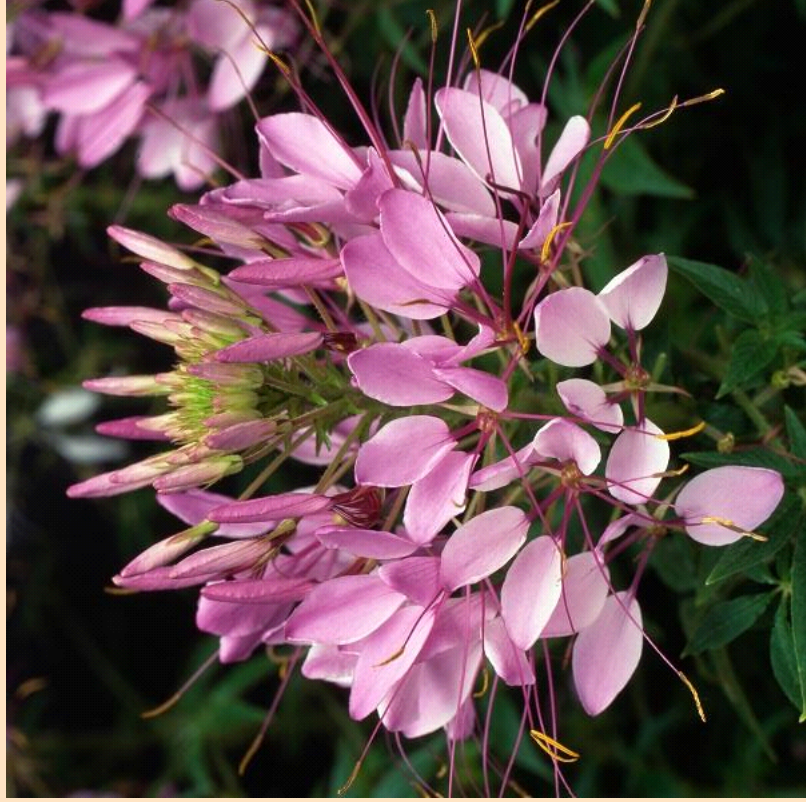

Cleome Odyssee Lavender Dark

- Plant in Sun  (at least 6 hrs of sun)
- Space 102-122cm apart
- Grows 102-122cm tall
by 102-122cm wide
- An elegant, long season display of
showy blooms
- Does best in light, well drained soil

(Cut along dotted line for standard bench card size.)