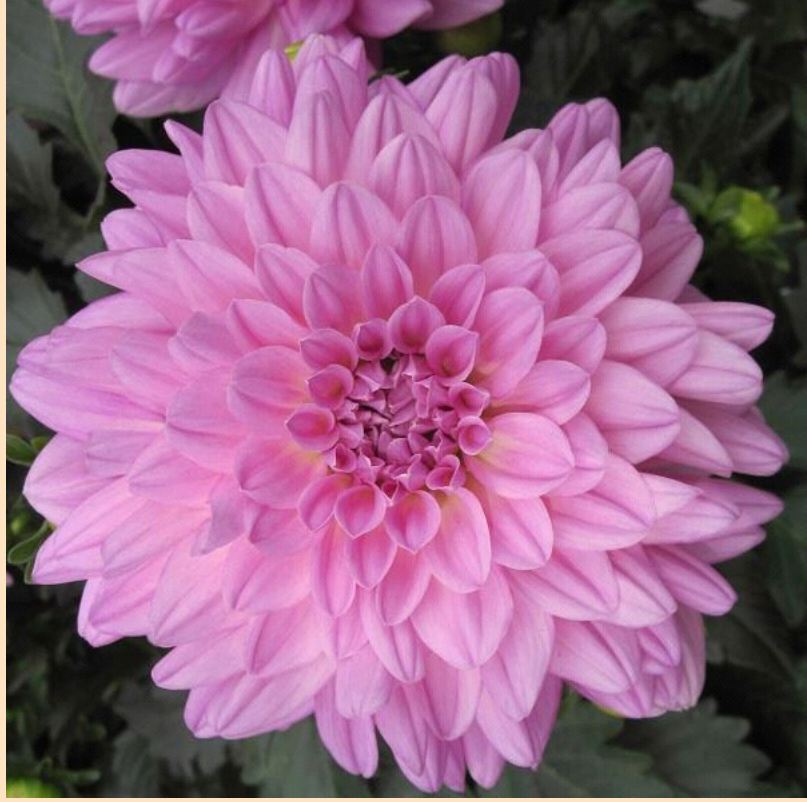

# Dalina Maxi Dahlia

- Plant in Partial Sun 🌞 (at least 3 hrs of sun)
- Space 30-61cm apart
- Grows 30-61cm tall by 30-61cm wide
- Brightly coloured, double flowers bloom all summer long
- Best in fertile, well-drained soil. Remove faded flowers