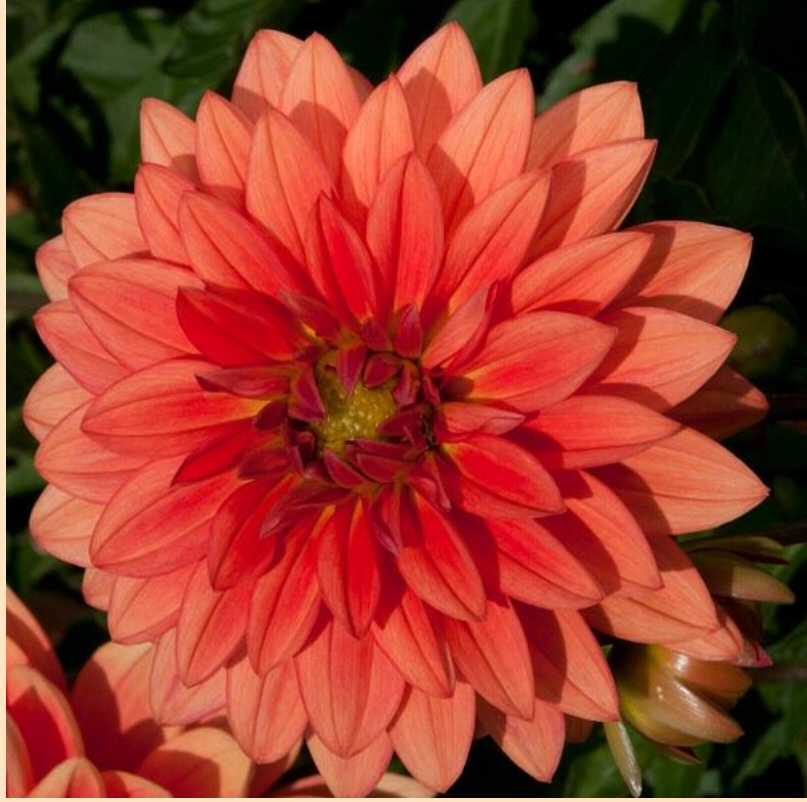

Dalina Maxi Dahlia

- Plant in Partial Sun 🌞 (at least 3 hrs of sun)
- Space 30-61cm apart
- Grows 30-61cm tall by 30-61cm wide
- Brightly coloured, double flowers bloom all summer long
- Best in fertile, well-drained soil. Remove faded flowers