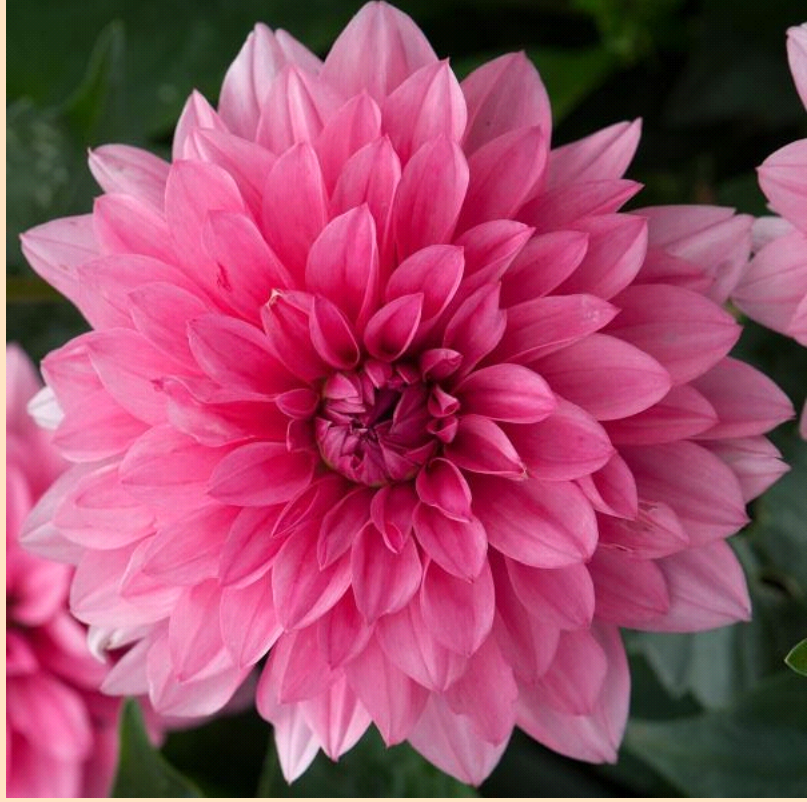

Dalina Maxi Dahlia

- Plant in Partial Sun 🌞 (at least 3 hrs of sun)
- Space 30-61cm apart
- Grows 30-61cm tall by 30-61cm wide
- Brightly coloured, double flowers bloom all summer long
- Best in fertile, well-drained soil. Remove faded flowers