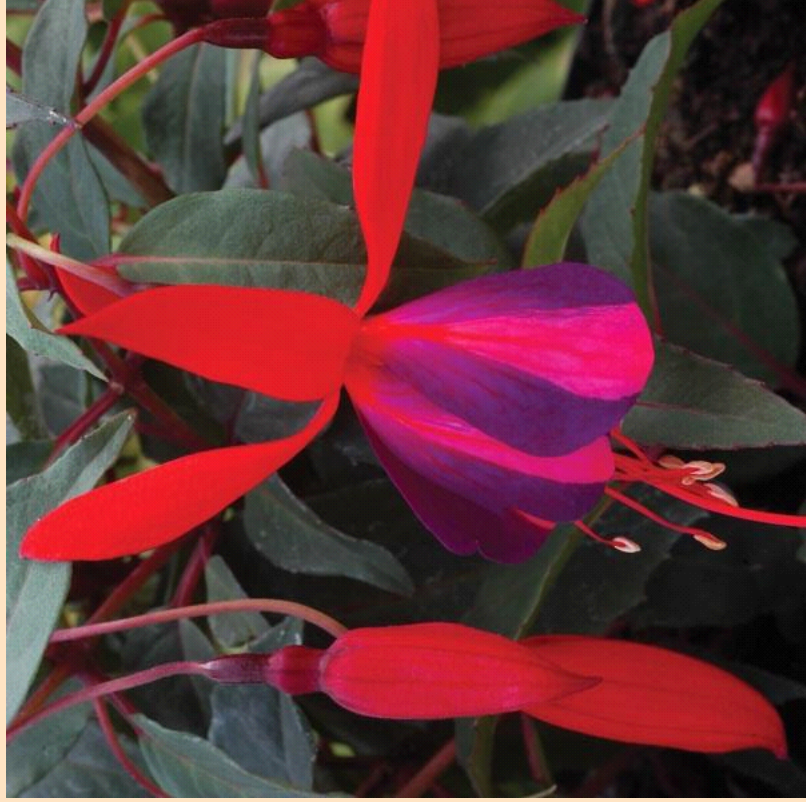

Upright Fuchsia

- Plant in Partial Sun 🌞 (at least 3 hrs of sun)
- Space 25-46cm apart
- Grows 25-46cm tall by 25-46cm wide
- Feed weekly when in flower, always keeping compost just moist. Spray foliage with water occasionally to raise humidity

(Cut along dotted line for standard bench card size.)