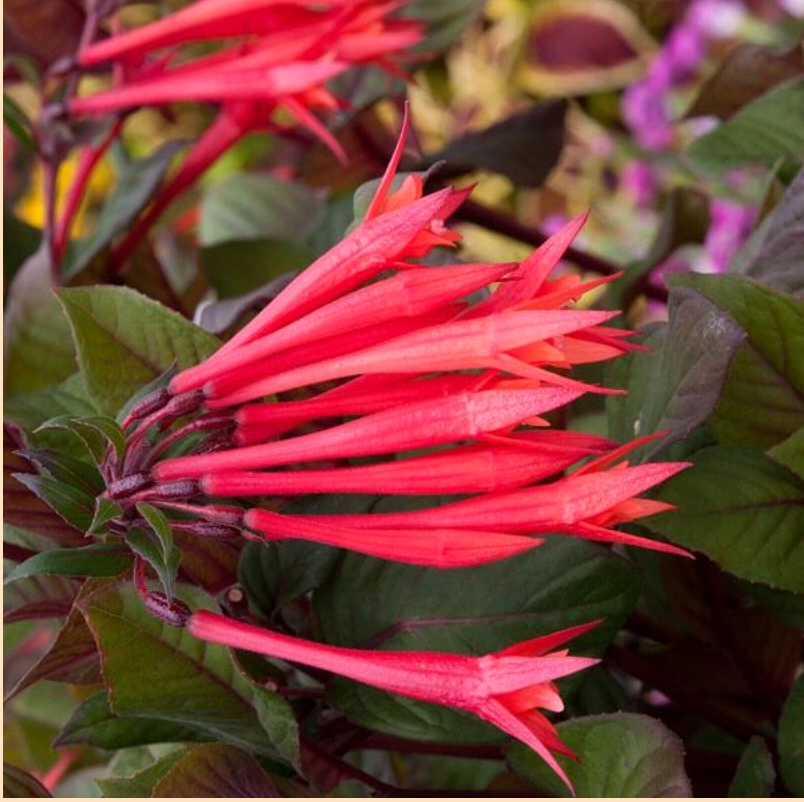

Upright Fuchsia

- Plant in Partial Sun 🌞 (at least 3 hrs of sun)
- Space 25-46cm apart
- Grows 25-46cm tall by 25-46cm wide
- Feed weekly when in flower, always keeping compost just moist. Spray foliage with water occasionally to raise humidity

(Cut along dotted line for standard bench card size.)