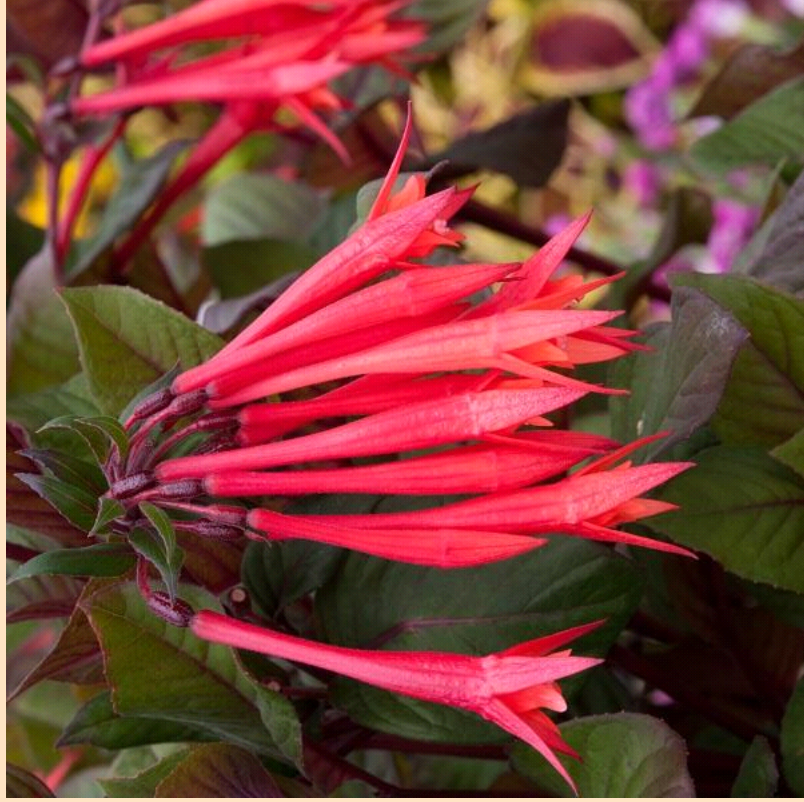

# Upright Fuchsia

- Plant in Partial Sun 🌞 (at least 3 hrs of sun)
- Space 25-46cm apart
- Grows 25-46cm tall by 25-46cm wide
- Feed weekly when in flower, always keeping compost just moist. Spray foliage with water occasionally to raise humidity