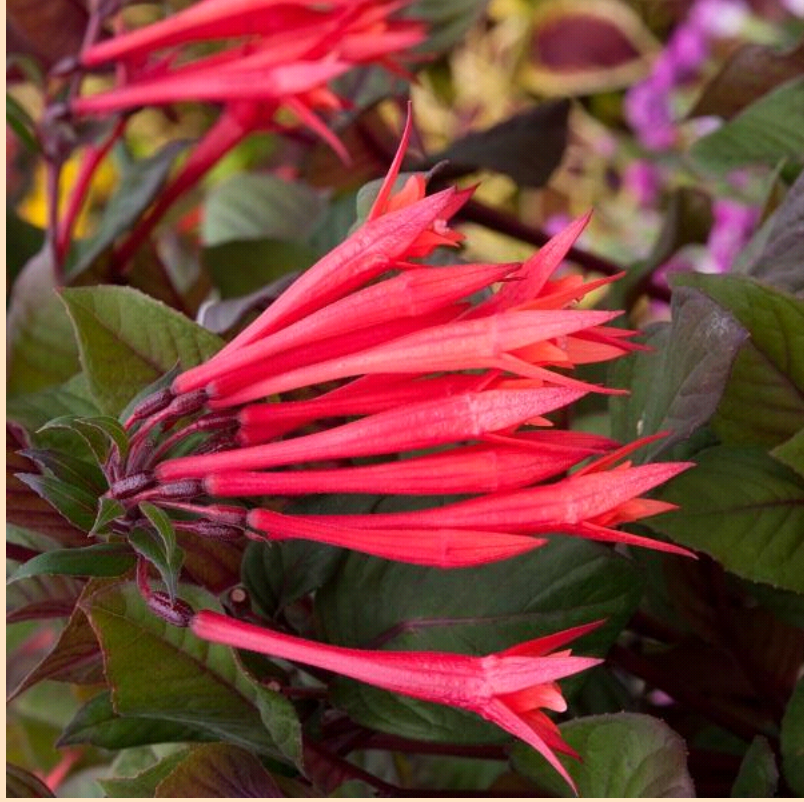

Upright Fuchsia

- Plant in Partial Sun 🌞 (at least 3 hrs of sun)
- Space 25-46cm apart
- Grows 25-46cm tall by 25-46cm wide
- Feed weekly when in flower, always keeping compost just moist. Spray foliage with water occasionally to raise humidity