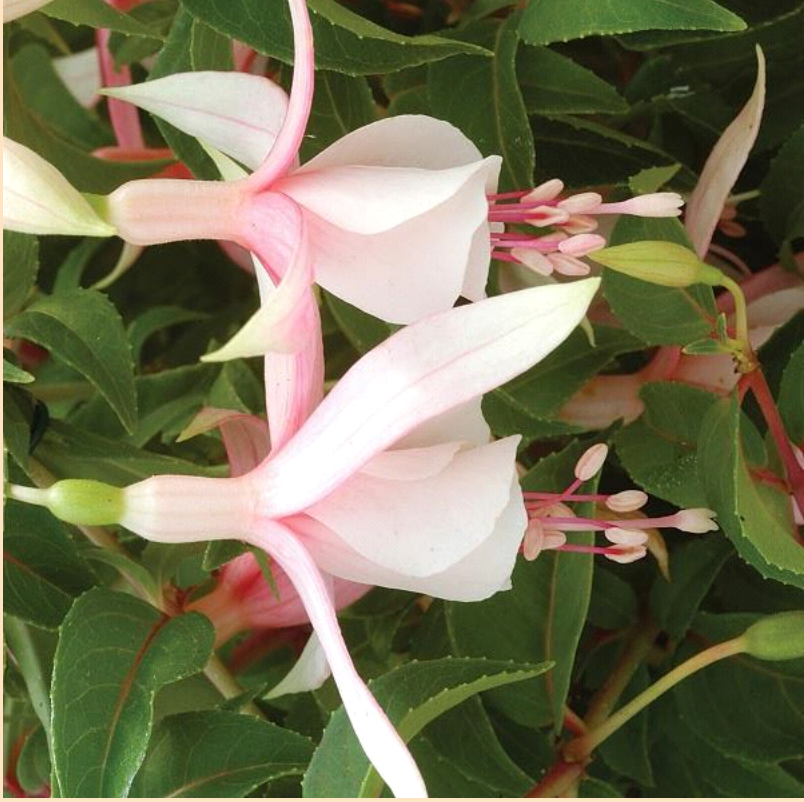

Upright Fuchsia

- Plant in Partial Sun 🌞 (at least 3 hrs of sun)
- Space 25-46cm apart
- Grows 25-46cm tall by 25-46cm wide
- Feed weekly when in flower, always keeping compost just moist. Spray foliage with water occasionally to raise humidity

(Cut along dotted line for standard bench card size.)