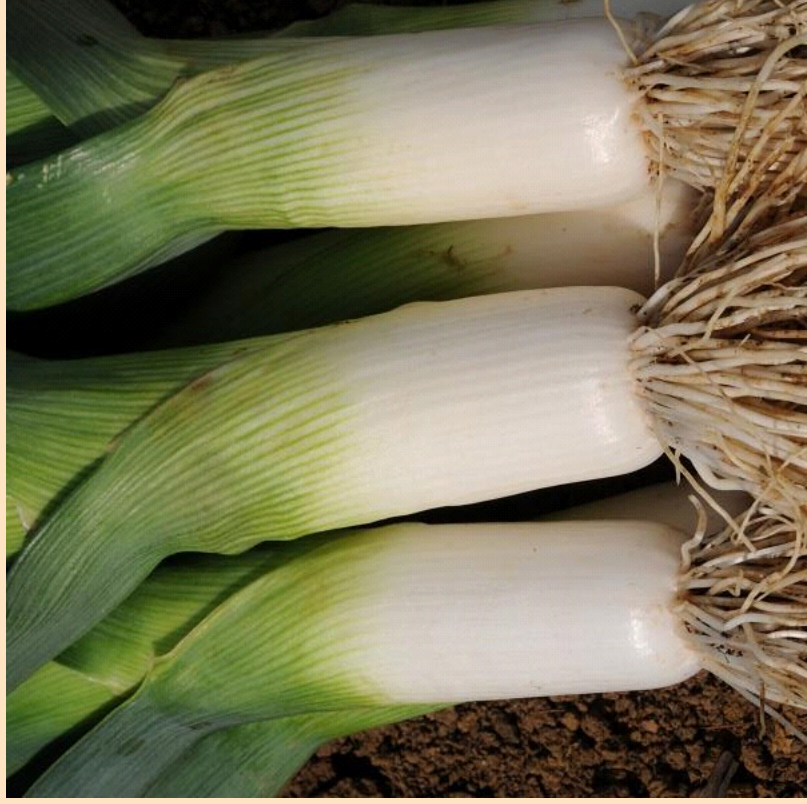

Jolant Leek

- Plant in Sun  (at least 6 hrs of sun)
- Space 30cm apart
- Grows 25-46cm tall by 10-20cm wide
- Hardy member of the onion family with a sweet, delicate flavour.
- Best in fertile, well-drained soil. Water freely in dry weather

(Cut along dotted line for standard bench card size.)