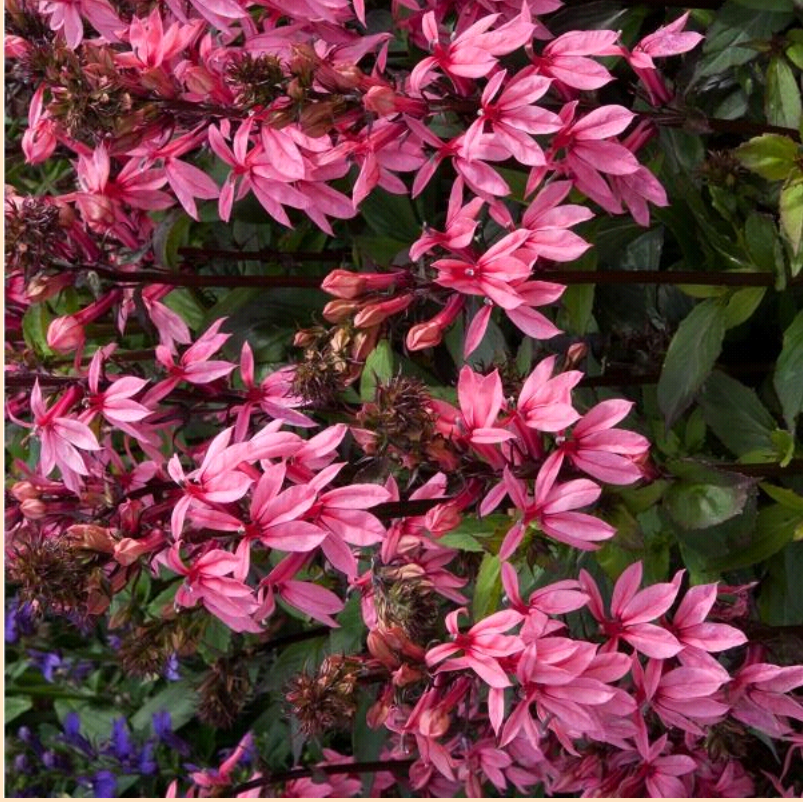

Lobelia species Fan Salmon

- Plant in Sun ☀️ (at least 6 hrs of sun)
- Space 30-38cm apart
- Grows 51-61cm tall by 25-30cm wide
- Plant in well drained soil, water well before planting and until established.