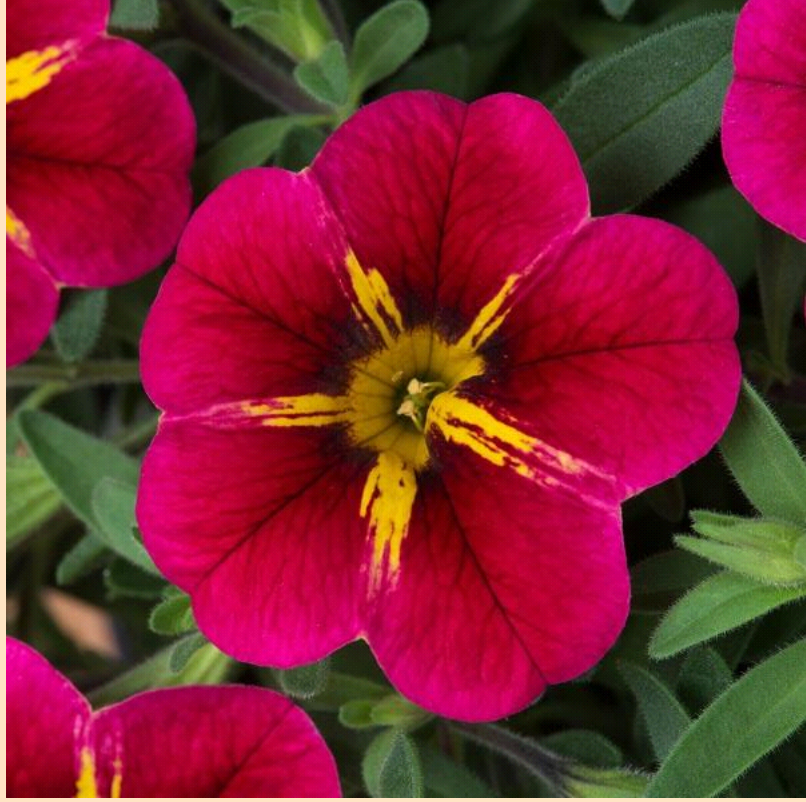

# Starlight Calibrachoa

- Plant in Sun 🌞 (at least 6 hrs of sun)
- Space 20-30cm apart
- Grows 20cm tall by 20-30cm wide
- Plants prefer open well drained compost, allow plants to dry between watering.