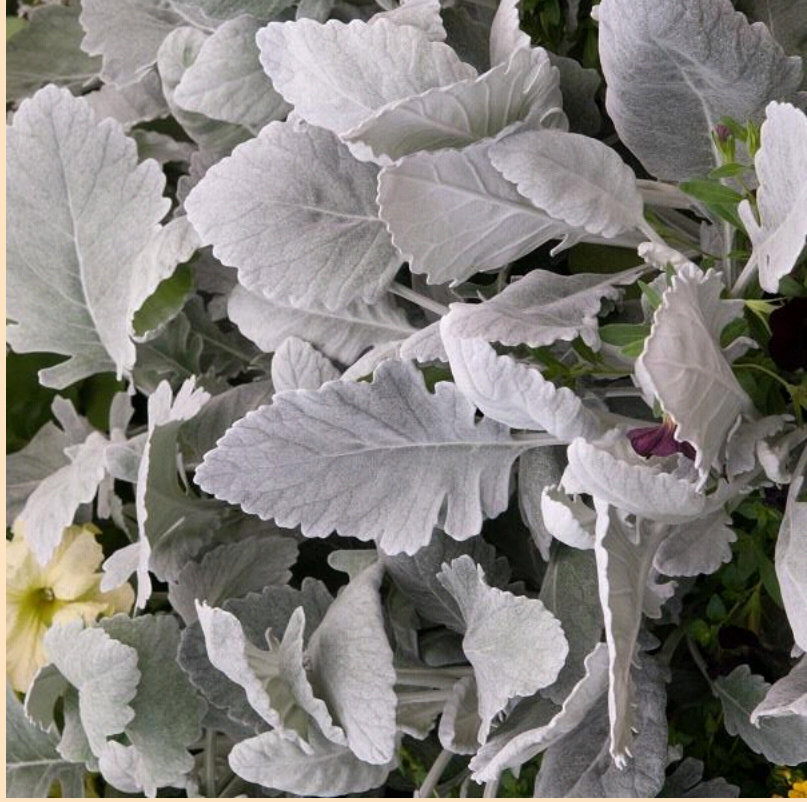

Maritima Cineraria

- Plant in Sun ☀️ (at least 6 hrs of sun)
- Space 30cm apart
- Grows 25-30cm tall by 30cm wide
- Easy-care plant stylishly accents other bright colours.
- Tolerates hot, dry conditions. Plant in ordinary well drained soil.