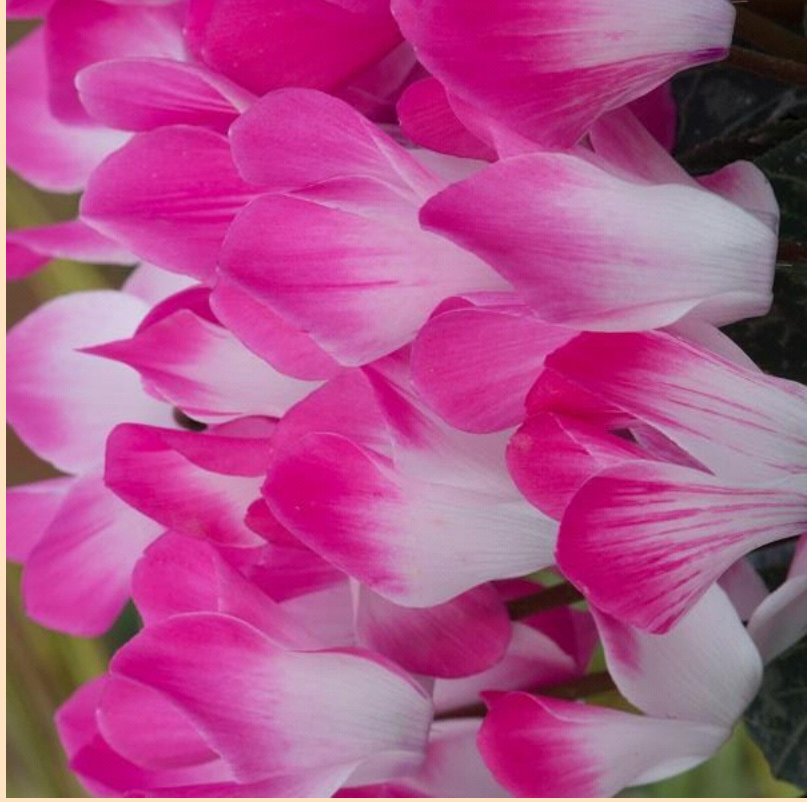

Cyclamen Indiaka Rose

- Plant in Partial Sun 🌞 (at least 3 hrs of sun)
- Space 23-30cm apart
- Grows 20-25cm tall by 23-30cm wide
- Plant in fertile, well drained soil kept evenly moist. Suits 11-12cm pots

(Cut along dotted line for standard bench card size.)