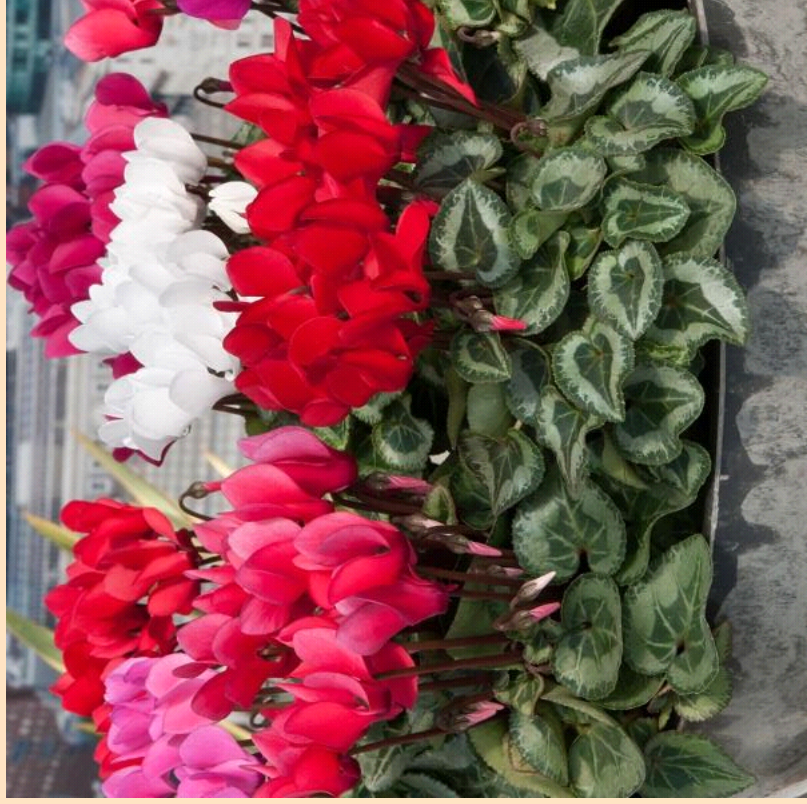

Cyclamen Metis Decora Mix

- Plant in Partial Sun 🌞 (at least 3 hrs of sun)
- Space 18-25cm apart
- Grows 18-25cm tall
by 18-25cm wide
- Plant in fertile, well drained soil kept
evenly moist. Suits 10.5cm pots and
pack production

(Cut along dotted line for standard bench card size.)