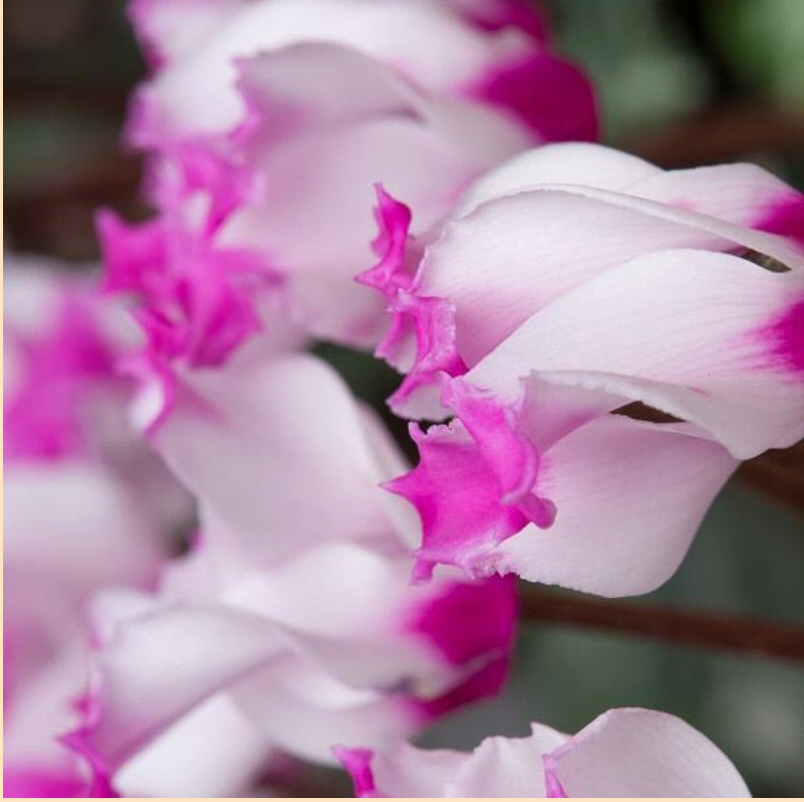

Cyclamen Metis Decora Origami

- Plant in Partial Sun 🌞 (at least 3 hrs of sun)
- Space 18-25cm apart
- Grows 18-25cm tall
by 18-25cm wide
- Plant in fertile, well drained soil kept
evenly moist. Suits 10.5cm pots and
pack production

(Cut along dotted line for standard bench card size.)