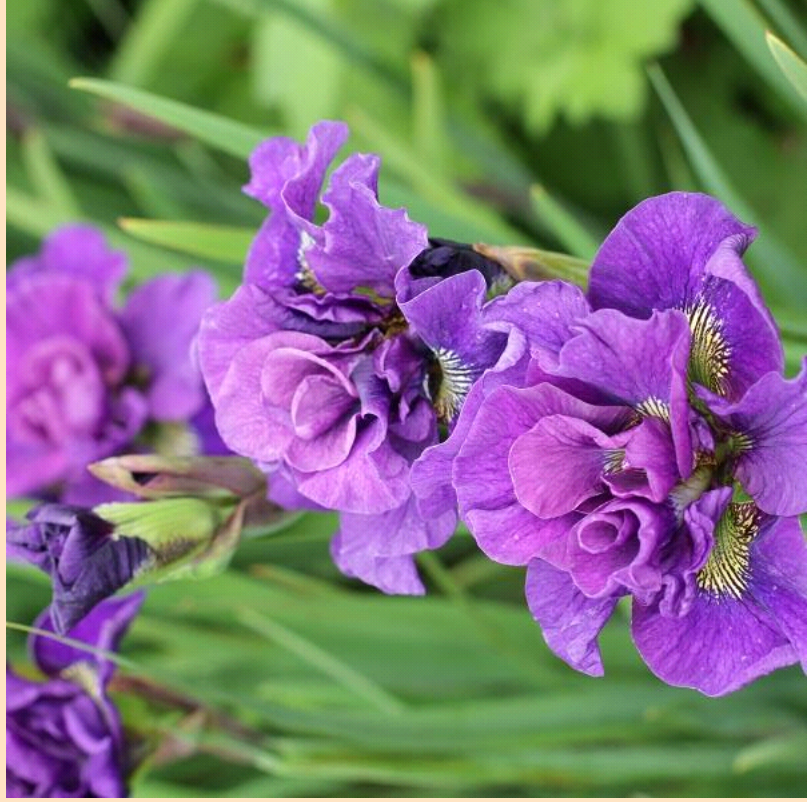

Iris Sibirica Bundle Of Joy

- Plant in Sun ☀️ (at least 6 hrs of sun)
- Space 46-61cm apart
- Grows 46-61cm tall by 46-61cm wide
- Plant in moderately fertile, moisture retentive soil. Does well near the water edge.