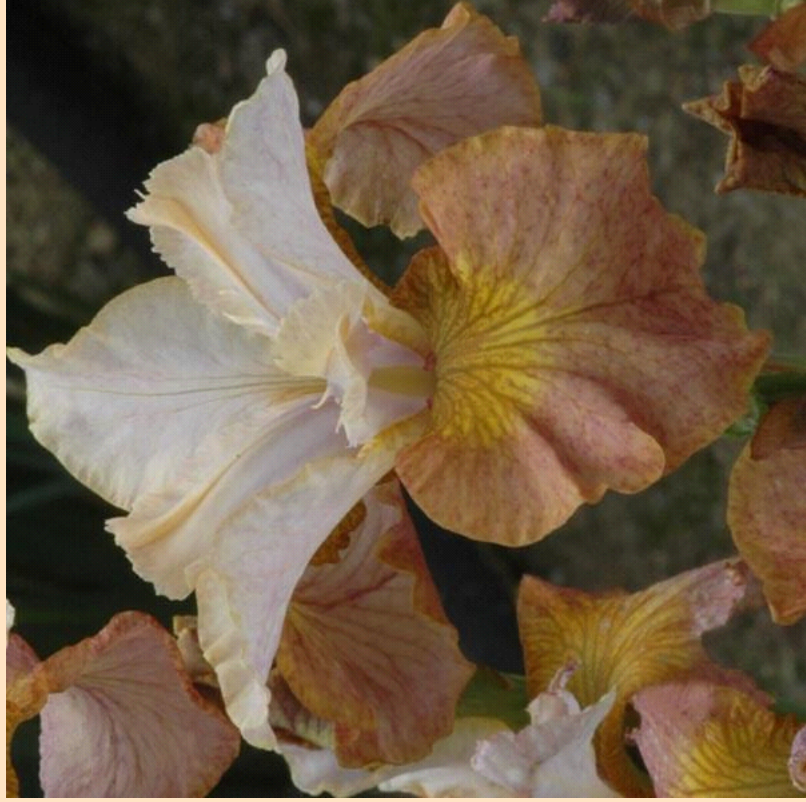

Iris Sibirica Jerry Murphy

- Plant in Sun 🌞 (at least 6 hrs of sun)
- Space 46-61cm apart
- Grows 46-61cm tall by 46-61cm wide
- Plant in moderately fertile, moisture retentive soil. Does well near the water edge.

(Cut along dotted line for standard bench card size.)