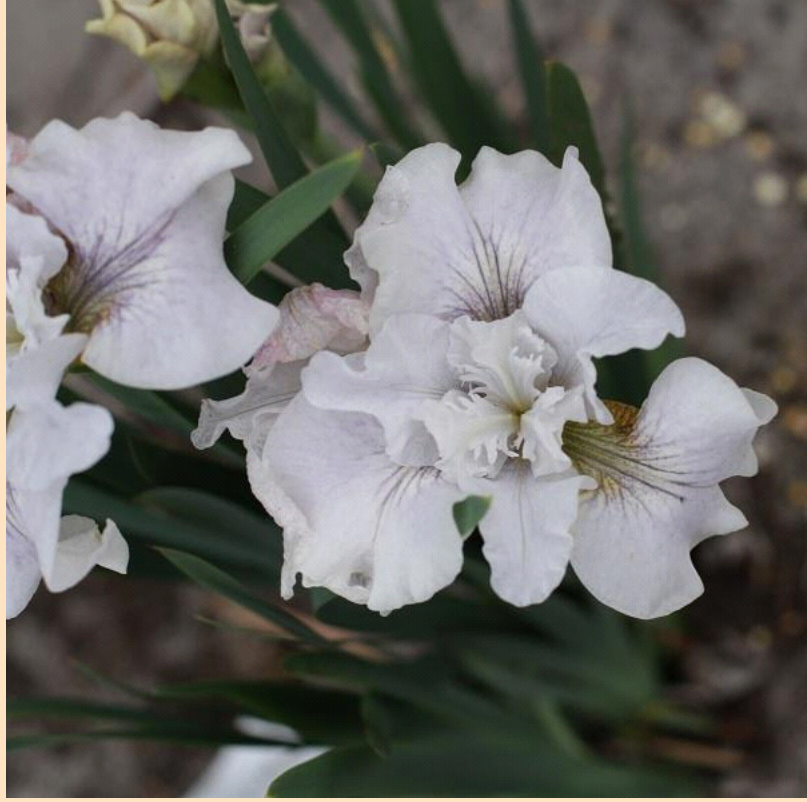

Iris Sibirica Not Quite White

- Plant in Sun ☀️ (at least 6 hrs of sun)
- Space 46-61cm apart
- Grows 46-61cm tall by 46-61cm wide
- Plant in moderately fertile, moisture retentive soil. Does well near the water edge.