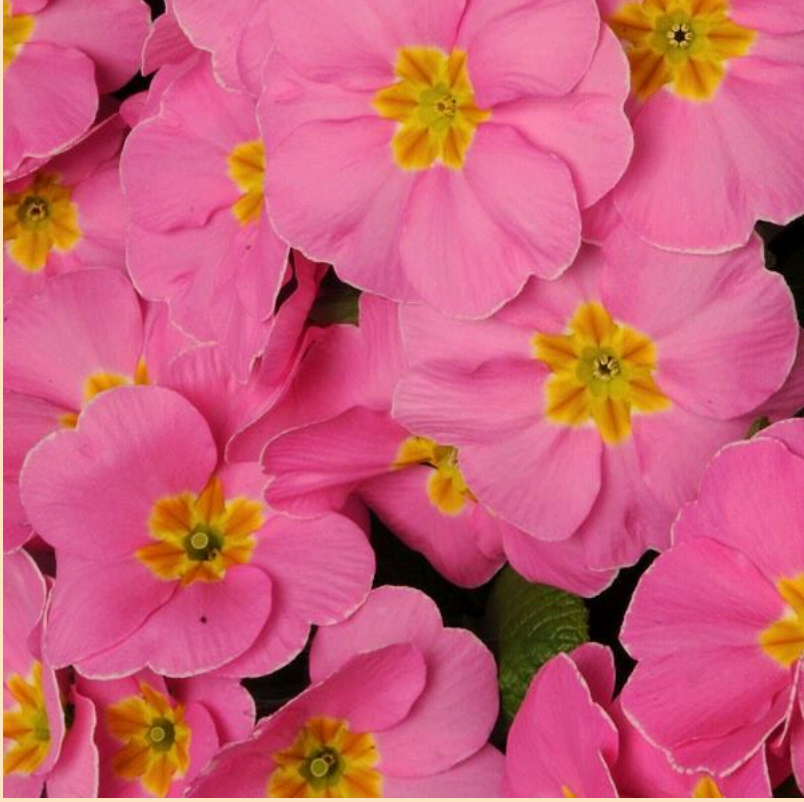

Primula Acaulis Bonneli

Pink Improved

- Plant in Sun  (at least 6 hrs of sun)
- Space 15-20cm apart
- Grows 15cm tall by 15-25cm wide
- An elegant, long-season display of showy blooms.
- Prefers fertile, well-drained soil and cooler temperatures.