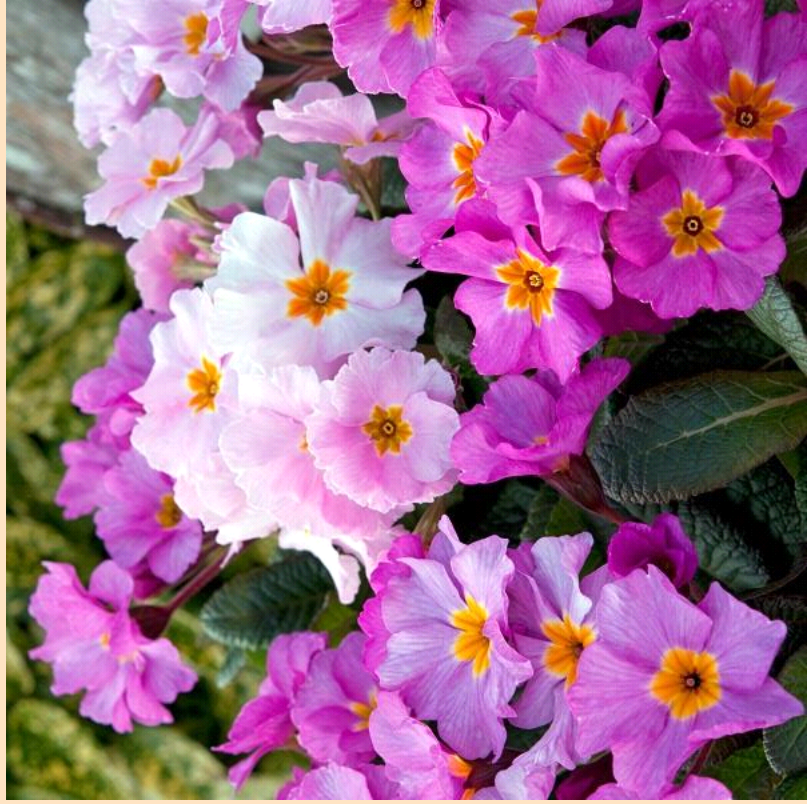

Primula Polyanthus Stella Pink Champagne

- Plant in Partial Sun 🌞 (at least 3 hrs of sun)
- Space 15-30cm apart
- Grows 20cm tall by 18-23cm wide
- Lovely flowers contrast beautifully against deep green foliage.
- Prefers fertile, well-drained soil and cooler temperatures.