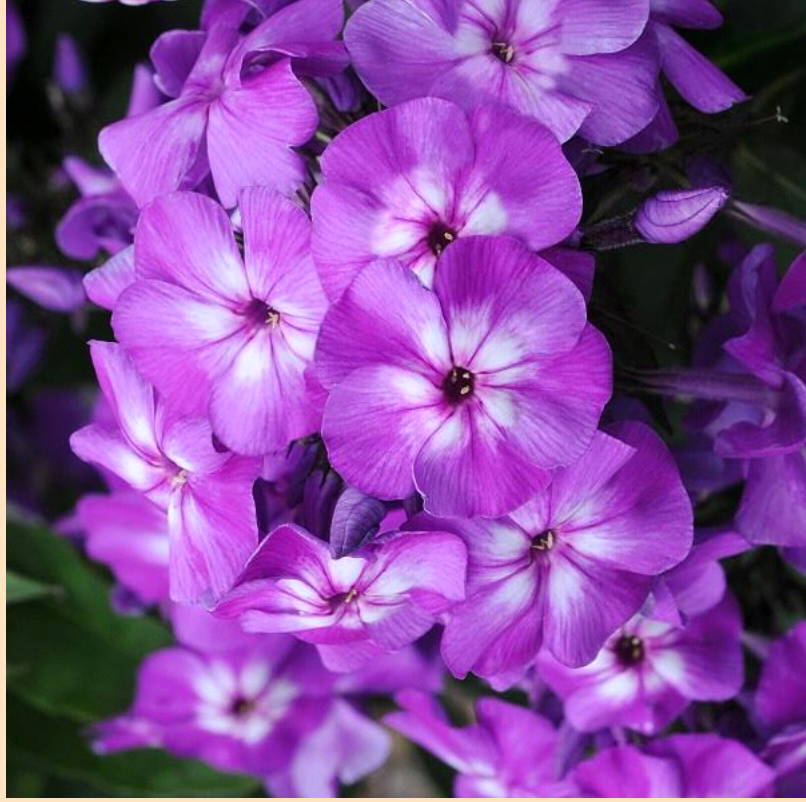

Phlox Top Shelf Purple Kiss

- Plant in Sun ☀️ (at least 6 hrs of sun)
- Space 36-61cm apart
- Grows 41cm tall
by 30-36cm wide
- Plant in moist but well drained soil;
water well before planting and until
established.