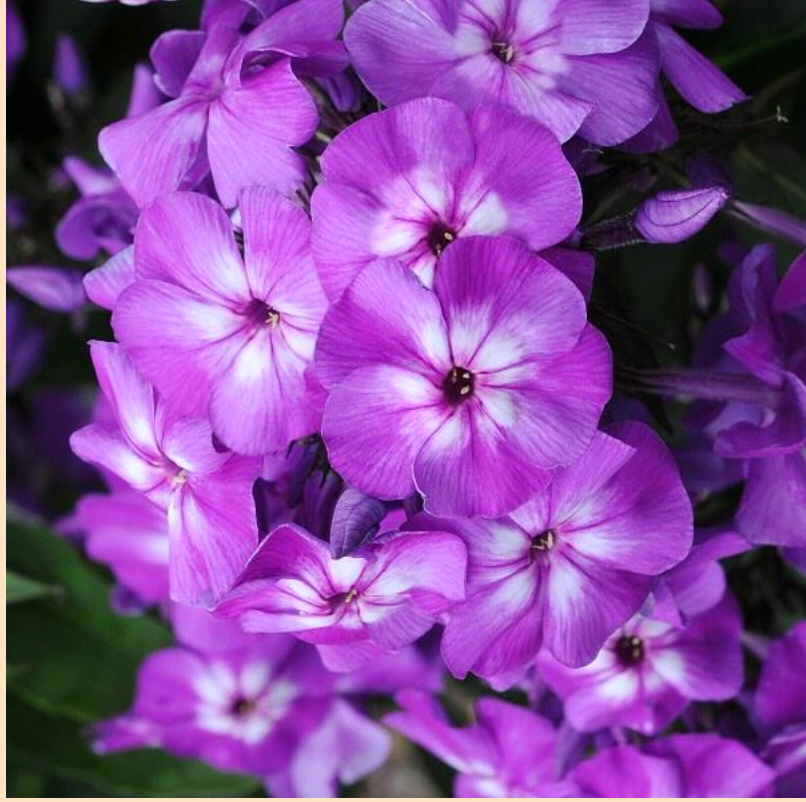

# Phlox Top Shelf Purple Kiss

- Plant in Sun ☀️ (at least 6 hrs of sun)
- Space 36-61cm apart
- Grows 41cm tall  
by 30-36cm wide
- Plant in moist but well drained soil;  
water well before planting and until  
established.