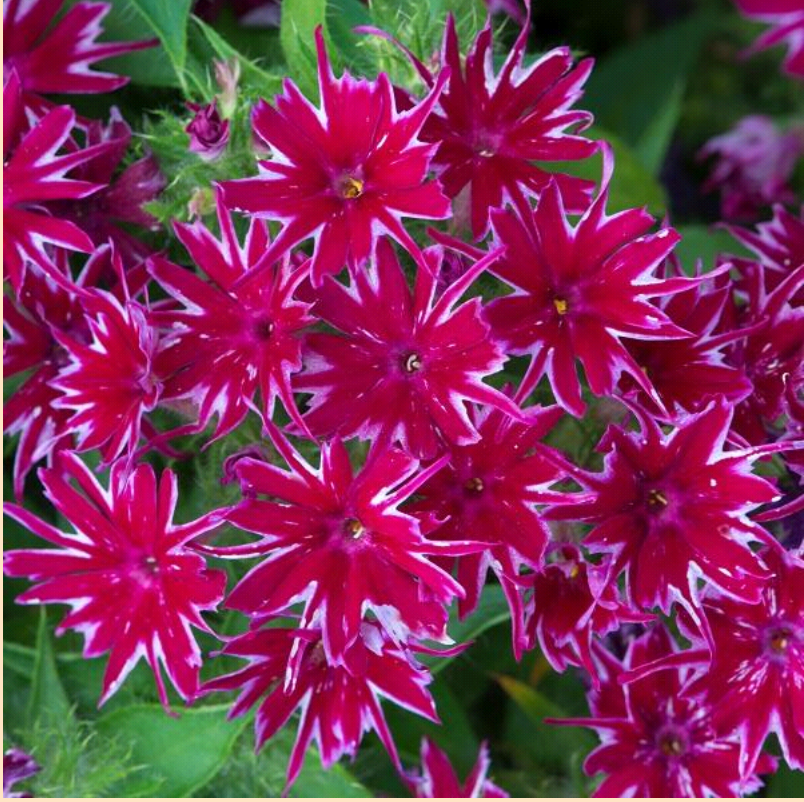

Popstars Phlox

- Plant in Sun 🌞 (at least 6 hrs of sun)
- Space 28-36cm apart
- Grows 20-25cm tall by 28-36cm wide
- The bicolour flowers have a unique star shape and are formed in masses over a well branched plant.
- Best in fertile, well drained soil kept evenly moist.