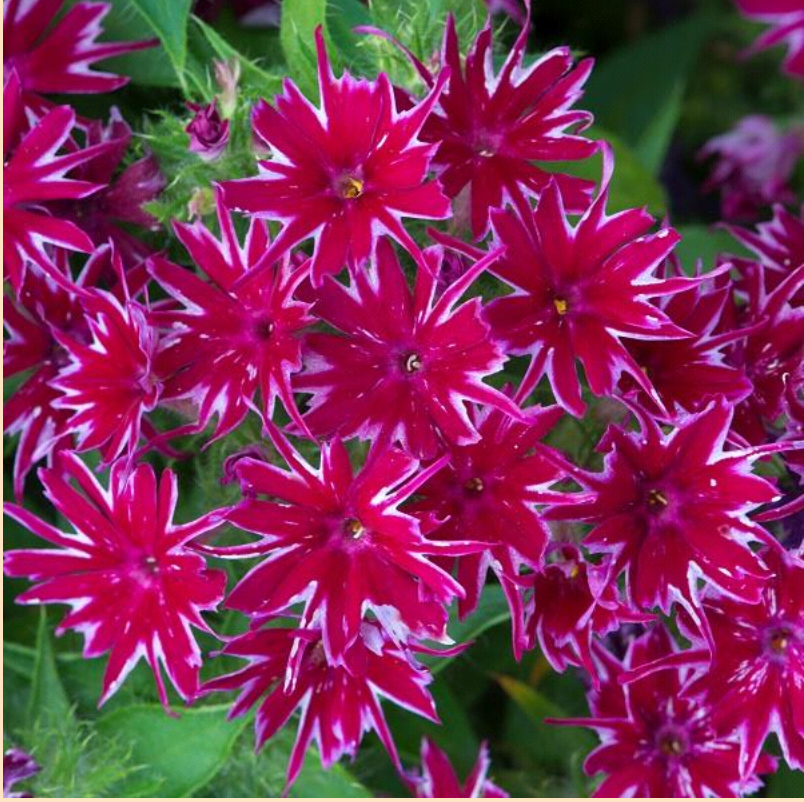

# Popstars Phlox

- Plant in Sun 🌞 (at least 6 hrs of sun)
- Space 28-36cm apart
- Grows 20-25cm tall by 28-36cm wide
- The bicolour flowers have a unique star shape and are formed in masses over a well branched plant.
- Best in fertile, well drained soil kept evenly moist.